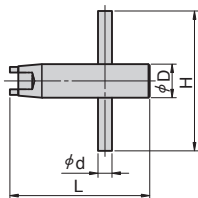

## WRENCH FOR PLUNGER

● SPL/SPH SPLL/SPLH SPXL/SPXH NSPS/NSPL用レンチ

PW

Catalog No.	プランジャ M	H	d	D	L
	5	40	3	6	40
	6				
	8	45	4	8	45
PW	10				
	12	50	5	12	50
	16	70	8	16	52
	24	80	12	24	62

Order

Catalog No.

PW