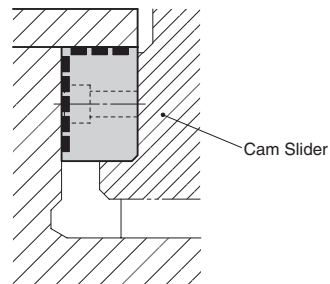

Cam Slide Plate

European Standard

2GLF (Side Type)

(Material) SO#50SP2

Catalog No.	W	T	L	L1	L2
2GLF-6030125	60	30	125	—	75
2GLF-6030150			150	—	100
2GLF-6030200			200	75	150
2GLF-6040125	40	40	125	—	75
2GLF-6040150			150	—	100
2GLF-6040200			200	75	150

Order **Catalog No.**
2GLF-6030150

Example

3GLF (Lower Type)

(Material) SO#50SP2

Catalog No.	W	T	L	W1	W2	W3	L1	L2	d	d1	h
3GLF-7032125	70	32	125	40	25	40	—	75	13	20	14.5
3GLF-7032150			150				—	100			
3GLF-7032200			200				75	150			
3GLF-9045125	90	45	125	55	30	55	—	75	18	26	17.5
3GLF-9045150			150				50	100			
3GLF-9045200			200				75	150			