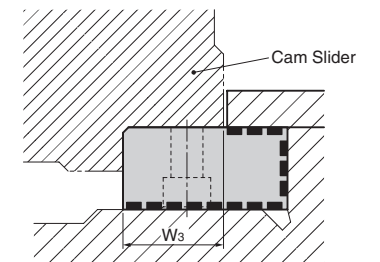

European Standard