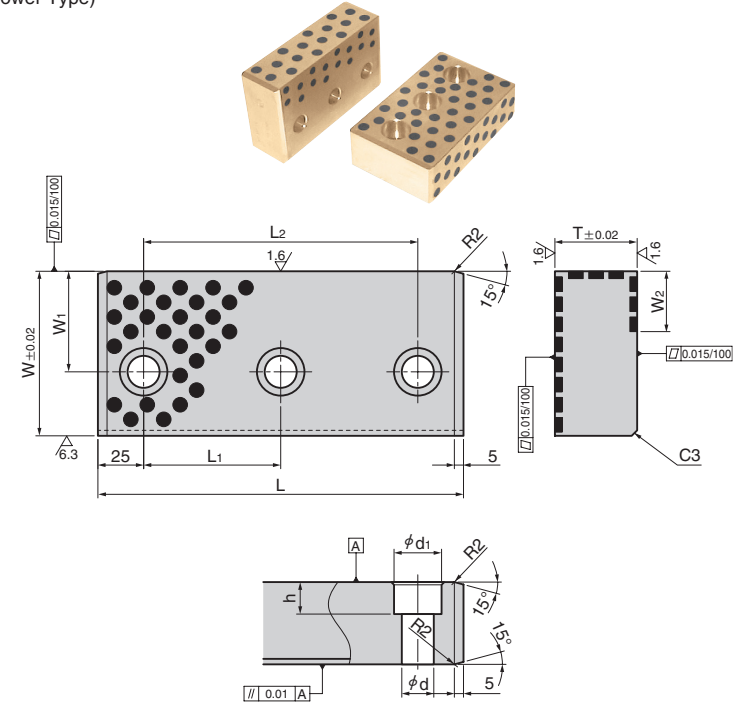

Cam Slide Plate

European Standard

2GLF (Side Type)

(Material) SO#50SP2

Catalog No.	W	T	L	L1	L2
2GLF-6030125	60	30	125	—	75
2GLF-6030150			150	—	100
2GLF-6030200			200	75	150
2GLF-6040125	40	40	125	—	75
2GLF-6040150			150	—	100
2GLF-6040200			200	75	150

Order **Catalog No.**
2GLF-6030150

Example

3GLF (Lower Type)

(Material) SO#50SP2

Catalog No.	W	T	L	W1	W2	W3	L1	L2	d	d1	h
3GLF-7032125	70	32	125	40	25	40	—	75	13	20	14.5
3GLF-7032150			150				—	100			
3GLF-7032200			200				75	150			
3GLF-9045125	90	45	125	55	30	55	—	75	18	26	17.5
3GLF-9045150			150				50	100			
3GLF-9045200			200				75	150			