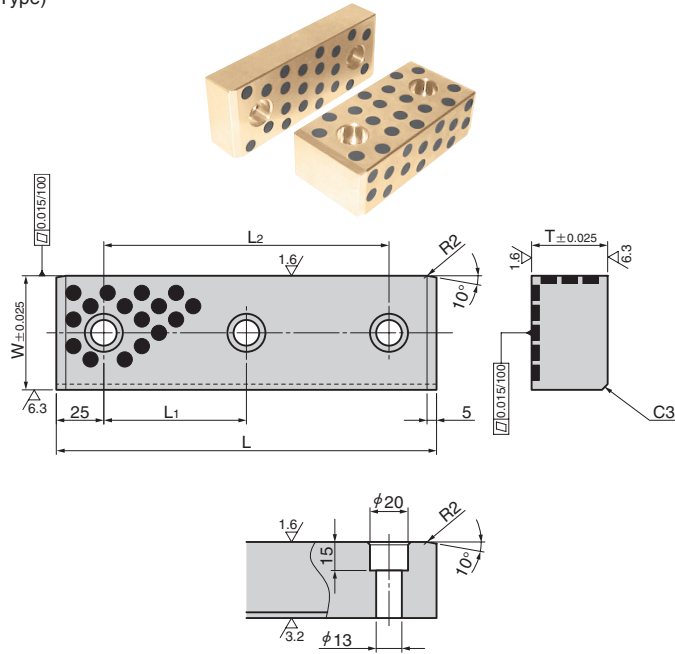

Cam Slide Plate

European Standard

2GLF (Side Type)

(Material) SO#50SP2

Catalog No.	W	T	L	L1	L2
2GLF-6030125	60	30	125	—	75
2GLF-6030150			150	—	100
2GLF-6030200			200	75	150
2GLF-6040125	40	40	125	—	75
2GLF-6040150			150	—	100
2GLF-6040200			200	75	150

Order **Catalog No.**
2GLF-6030150

Example

3GLF (Lower Type)

(Material) SO#50SP2

Catalog No.	W	T	L	W1	W2	W3	L1	L2	d	d1	h
3GLF-7032125	70	32	125	40	25	40	—	75	13	20	14.5
3GLF-7032150			150				—	100			
3GLF-7032200			200				75	150			
3GLF-9045125	90	45	125	55	30	55	—	75	18	26	17.5
3GLF-9045150			150				50	100			
3GLF-9045200			200				75	150			