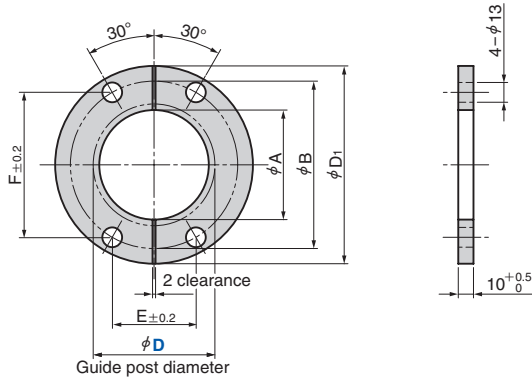

Loosening Lock Washer

Die Guide Components

GPTS

(Material) STKM13A

Catalog No.	D	A	B	D ₁	E	F
	60	52	90	110	45	77.9
GPTS	80	72	110	130	55	95.3
	100	92	130	150	65	112.6
	120	112	156	177.8	78	135.1

Catalog No.	D
-------------	---