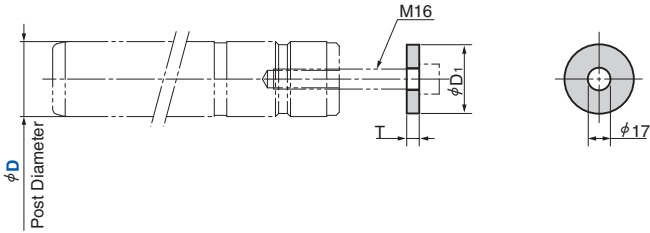

Pulling Washer

Die Guide Components

GPHW

(Material) SS400

Catalog No.	D	D ₁	T
	60	55	
GPHW	80	75	10
	100	95	15

Order

Catalog No.	D	L	Option
GPHW	80		
SGP	80	250	HW

Option

Option Code	Specification
HW	The GPHW tension washer for guide post is included.

Die Guide Components