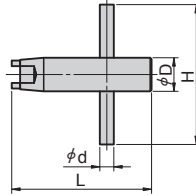

Plunger Wrench

Die Setting Components

- SPLL/SPLH/SPXL/SPXH/NSPS/NSPL Plunger Wrench

PW

Catalog No.	Plunger M	H	d	D	L
	5	40	3	6	40
	6	40	3	6	40
	8	45	4	8	45
PW	10	45	4	10	45
	12	50	5	12	50
	16	70	8	16	52
	24	80	12	24	62
	30	100	15	30	73

Order

Catalog No.

PW

M

12

- PRJM/PRJL Plunger Wrench

PRJR16

Catalog No.