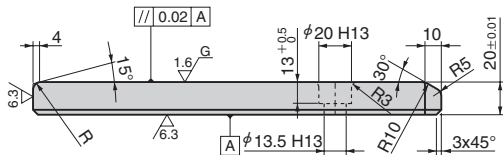

Wear Plate

NAAMS STANDARD

- SNW01 (Steel with Graphite) Series
- SNW02 (Steel) Series
- SNW03 (Bronze with Graphite) Series
- SNW04 (Copper powder sintered)

SNW01 (Material) SO#50SCM440
 SNW02 (Material) SCM440
 SNW03 (Material) SO#50SP2
 SNW04 (Material) SO#220

Catalog No.	
Series Name	No.

SNW01 5010 (SNW015010)

Mounting Bolt	Pattern	W	L	A	B	C	D	E	F	G	NAAMS				
											W01 Series	W02 Series	W03 Series	W04 Series	
2	A	50	100				30			60	W015010	W025010	W035010	W045010	
			150	25		25			110	W015015	W025015	W035015	W045015		
			200						160	W015020	W025020	W035020	W045020		
		80	100					30			60	W018010	W028010	W038010	W048010
			150								110	W018015	W028015	W038015	W048015
			200	20		60				160	W018020	W028020	W038020	W048020	
3	B	250				40			210	W018025	W028025	W038025	W048025		
		315		40				250	275	W018031	W028031	W038031	W048031		
2	A	100	50				14	27			W011050	W021050	W031050	W041050	
			80					30	50			W011080	W021080	W031080	W041080
3	B	125	100				30			60	W011010	W021010	W031010	W041010	
			150	22		78					110	W011015	W021015	W031015	W041015
			200							135	160	W011020	W021020	W031020	W041020
		250		50		40			185	210	W011025	W021025	W031025	W041025	
		315							250	275	W011031	W021031	W031031	W041031	
		2	A	125	80				30	50			W011280	W021280	W031280
100											60	W011210	W021210	W031210	W041210
3	B	125	150	25		100	30			110	W011215	W021215	W031215	W041215	
			200							135	160	W011220	W021220	W031220	W041220
4	C	125	250		62		40			275	W011225	W021225	W031225	W041225	
			315						65	250	275	W011231	W021231	W031231	W041231
2	A	160	100				30			60	W011610	W021610	W031610	W041610	
			150								110	W011615	W021615	W031615	W041615
3	B	160	200	30	80	130	40			160	W011620	W021620	W031620	W041620	
			250							185	210	W011625	W021625	W031625	W041625
4	C	160	315				40			275	W011631	W021631	W031631	W041631	