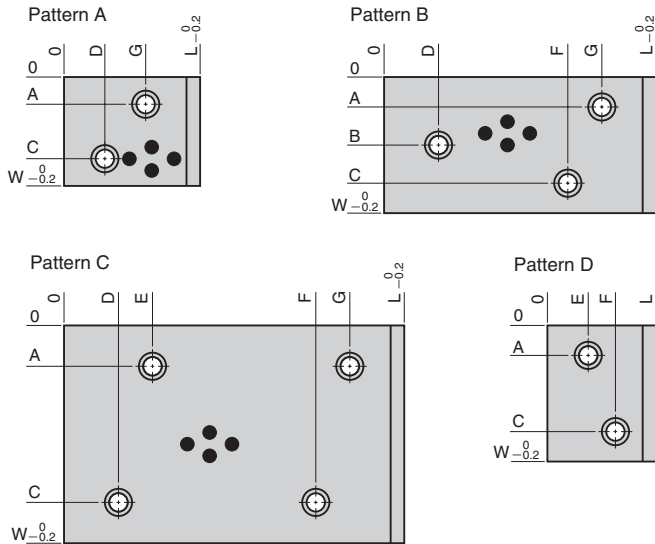

Wear Plate

NAAMS STANDARD

- SNW01 (Steel with Graphite) Series
- SNW02 (Steel) Series
- SNW03 (Bronze with Graphite) Series
- SNW04 (Copper powder sintered)

SNW01 (Material) SO#50SCM440
 SNW02 (Material) SCM440
 SNW03 (Material) SO#50SP2
 SNW04 (Material) SO#220

Catalog No.	
Series Name	No.

SNW01 5010 (SNW015010)

Mounting Bolt	Pattern	W	L	A	B	C	D	E	F	G	NAAMS				
											W01 Series	W02 Series	W03 Series	W04 Series	
2	A	50	100				30			60	W015010	W025010	W035010	W045010	
			150	25		25			110	W015015	W025015	W035015	W045015		
			200						160	W015020	W025020	W035020	W045020		
		80	100					30			60	W018010	W028010	W038010	W048010
			150								110	W018015	W028015	W038015	W048015
			200	20		60				160	W018020	W028020	W038020	W048020	
3	B	250				40			210	W018025	W028025	W038025	W048025		
		315		40				250	275	W018031	W028031	W038031	W048031		
2	A	100	50				14	27			W011050	W021050	W031050	W041050	
			80					30	50			W011080	W021080	W031080	W041080
3	B	125	100				30			60	W011010	W021010	W031010	W041010	
			150	22		78					110	W011015	W021015	W031015	W041015
			200							135	160	W011020	W021020	W031020	W041020
		250		50		40			185	210	W011025	W021025	W031025	W041025	
		315							250	275	W011031	W021031	W031031	W041031	
		2	A	125	80				30	50			W011280	W021280	W031280
100											60	W011210	W021210	W031210	W041210
3	B	125	150	25		100	30			110	W011215	W021215	W031215	W041215	
			200							135	160	W011220	W021220	W031220	W041220
4	C	125	250		62		40			275	W011225	W021225	W031225	W041225	
			315						65	250	275	W011231	W021231	W031231	W041231
2	A	160	100				30			60	W011610	W021610	W031610	W041610	
			150								110	W011615	W021615	W031615	W041615
3	B	160	200	30	80	130	40			160	W011620	W021620	W031620	W041620	
			250							185	210	W011625	W021625	W031625	W041625
4	C	160	315				40			275	W011631	W021631	W031631	W041631	