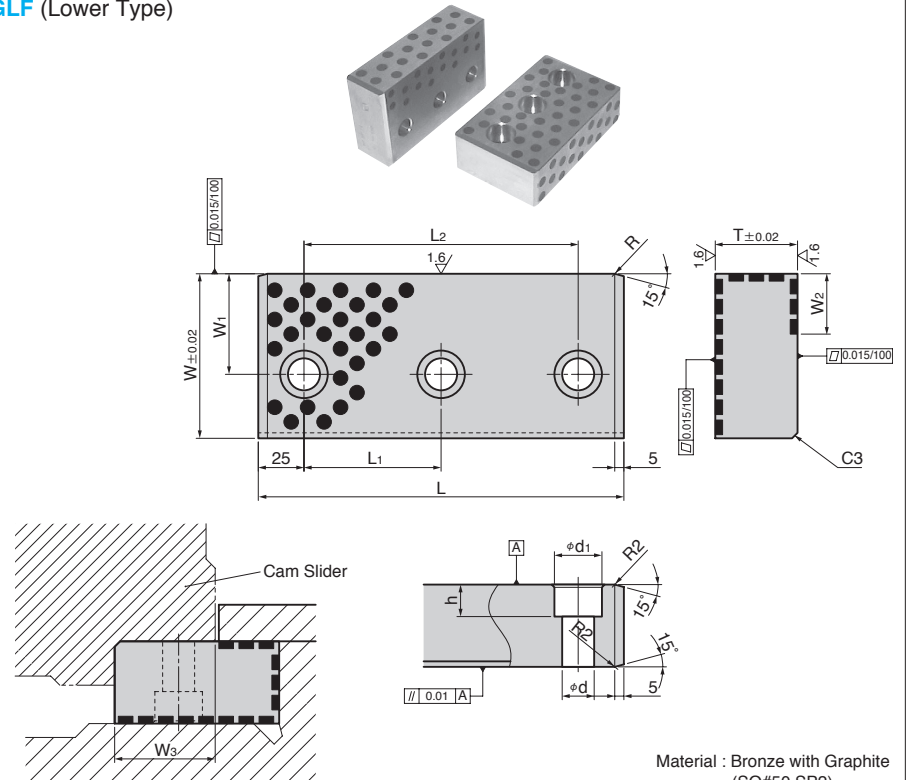

2GLF (Side Type)

Material : Bronze with Graphite (SO#50 SP2)

3GLF (Lower Type)

Material : Bronze with Graphite (SO#50 SP2)

Catalog No.	W	T	L	L ₁	L ₂
2GLF6030125			125	—	75
2GLF6030150		30	150	—	100
2GLF6030200			200	75	150
2GLF6040125	60		125	—	75
2GLF6040150		40	150	—	100
2GLF6040200			200	75	150

Order
2GLF 6030150

Catalog No.	W	T	L	W ₁	W ₂	W ₃	L ₁	L ₂	d	d ₁	h
3GLF7032125			125				—	75			
3GLF7032150	70	32	150	40	25	40	—	100	13	20	14.5
3GLF7032200			200				75	150			
3GLF9045125			125				—	75			
3GLF9045150	90	45	150	55	30	55	50	100	18	26	17.5
3GLF9045200			200				100	150			