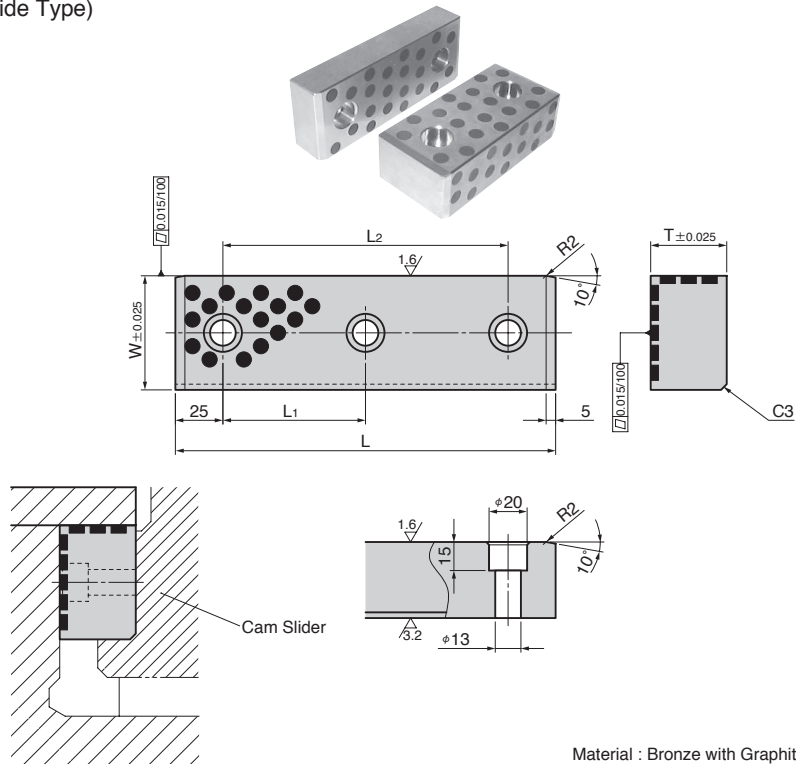

2GLF (Side Type)

Material : Bronze with Graphite (SO#50 SP2)

3GLF (Lower Type)

Material : Bronze with Graphite (SO#50 SP2)

Catalog No.	W	T	L	L ₁	L ₂
2GLF6030125			125	—	75
2GLF6030150		30	150	—	100
2GLF6030200			200	75	150
2GLF6040125	60		125	—	75
2GLF6040150		40	150	—	100
2GLF6040200			200	75	150

Order
2GLF 6030150

Catalog No.	W	T	L	W ₁	W ₂	W ₃	L ₁	L ₂	d	d ₁	h
3GLF7032125			125				—	75			
3GLF7032150	70	32	150	40	25	40	—	100	13	20	14.5
3GLF7032200			200				75	150			
3GLF9045125			125				—	75			
3GLF9045150	90	45	150	55	30	55	50	100	18	26	17.5
3GLF9045200			200				100	150			