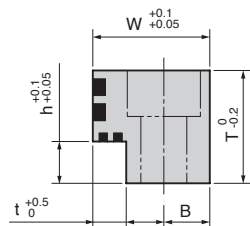

# Slide Guide L-shape

BRONZE TYPE

RoHS

# Guide Rail L-shaped Blank Type

FOR SLIDE CORE

RoHS

SOVL

Screw holes are not machined

Material : Bronze with Graphite (SO#50 SP2)

Catalog No.	L	W	T	h	t	B
SOVL-0	205	15	12	5		6
SOVL-1	205	20	17	7	5	7.5
	320		22			
SOVL-2	205		27			
	320					
SOVL-3	205					
	320					
SOVL-4	205	28	36	10	8	11
	320		46			
SOVL-5	205		66	22		
	320					
SOVL-6	205	40			12	14
	320		86			
SOVL-7	605					

Order **Catalog No.** - **L**  
SOVL-2 - 320

SGLX

Material : Bronze with Graphite(SO#50 SP2)

W1	H	Recommended Mounting Hole		Catalog No.	W	L	T	
		P	Size					
14.5	5	8		SGLX	20	320	15	
	8						20	
	10		M 8				25	
	15						23	
17.5	10	10		SGLX	25	320	28	
	15						28	
19	10	12	M10	SGLX	30	605	33	
	15							38
23	10	14	M12	SGLX	35	605	43	
	15							43
28	10	14	M12	SGLX	40	605	45	
	15							53
	20							55

Order **Catalog No.** - **W** - **L** - **T**  
SGLX 20 - 320 - 25