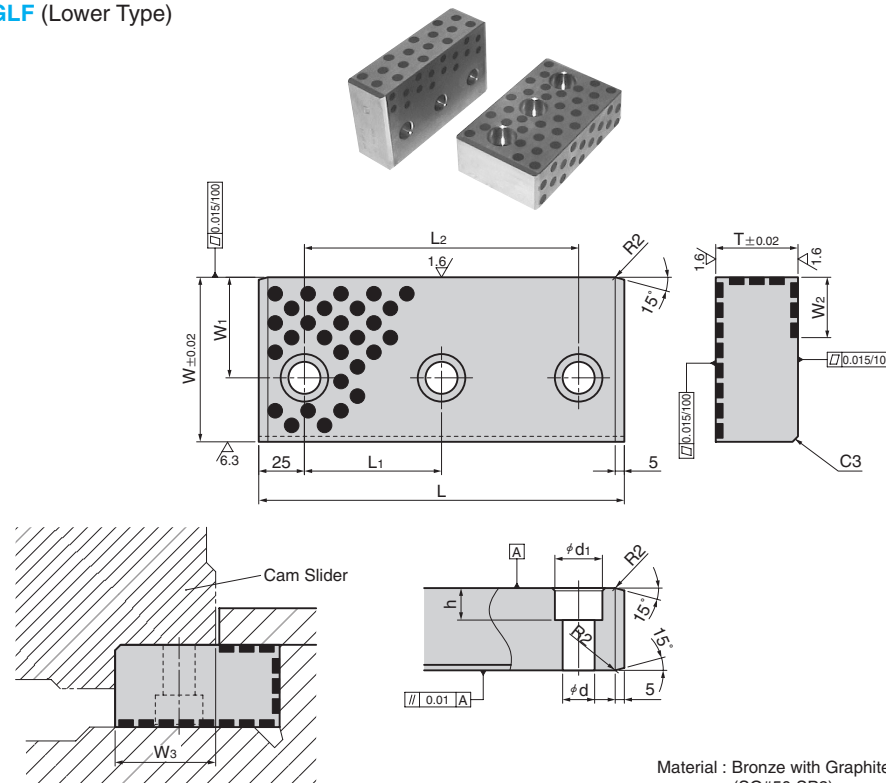

2GLF (Side Type)

Material : Bronze with Graphite
(SO#50 SP2)

3GLF (Lower Type)

Material : Bronze with Graphite
(SO#50 SP2)

Catalog No.	W	T	L	L ₁	L ₂
2GLF6030125			125	—	75
2GLF6030150		30	150	—	100
2GLF6030200			200	75	150
2GLF6040125	60		125	—	75
2GLF6040150		40	150	—	100
2GLF6040200			200	75	150

Order

Catalog No.

[2GLF 6030150](#)

Catalog No.	W	T	L	W ₁	W ₂	W ₃	L ₁	L ₂	d	d ₁	h
3GLF7032125			125				—	75			
3GLF7032150	70	32	150	40	25	40	—	100	13	20	14.5
3GLF7032200			200				75	150			
3GLF9045125			125				—	75			
3GLF9045150	90	45	150	55	30	55	50	100	18	26	17.5
3GLF9045200			200				75	150			

Order

Catalog No.

[3GLF 9045200](#)