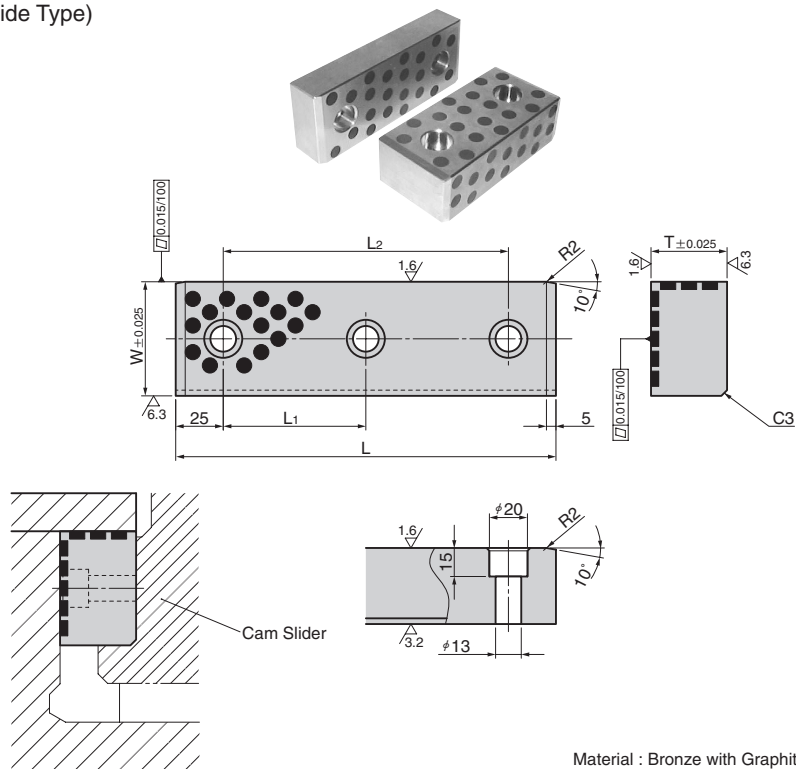

2GLF (Side Type)

Material : Bronze with Graphite
(SO#50 SP2)

3GLF (Lower Type)

Material : Bronze with Graphite
(SO#50 SP2)

Catalog No.	W	T	L	L ₁	L ₂
2GLF6030125			125	—	75
2GLF6030150		30	150	—	100
2GLF6030200			200	75	150
2GLF6040125	60		125	—	75
2GLF6040150		40	150	—	100
2GLF6040200			200	75	150

Order

Catalog No.

[2GLF 6030150](#)

Catalog No.	W	T	L	W ₁	W ₂	W ₃	L ₁	L ₂	d	d ₁	h
3GLF7032125			125				—	75			
3GLF7032150	70	32	150	40	25	40	—	100	13	20	14.5
3GLF7032200			200				75	150			
3GLF9045125			125				—	75			
3GLF9045150	90	45	150	55	30	55	50	100	18	26	17.5
3GLF9045200			200				75	150			

Order

Catalog No.

[3GLF 9045200](#)