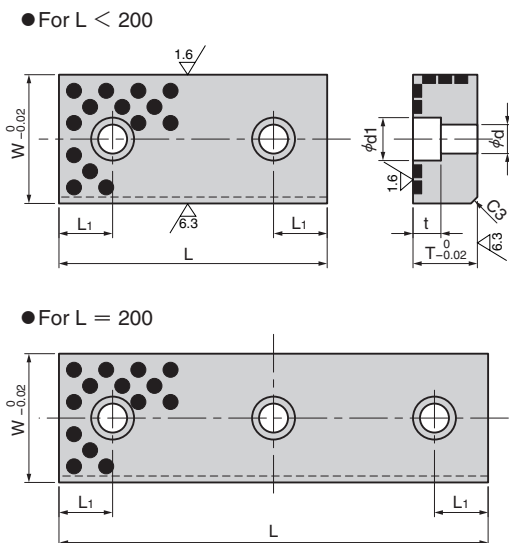

Cam Slide Plate

EUROPEAN STANDARD

VG2 (VDI 3357 Type)

Material : Bronze with Graphite
(SO#50SP2)

EX Example

Cam Slide Plate VG2

Catalog No.	W	L	T	L ₁	d	d ₁	t	Recommended mounting bolt DIN EN ISO4762
VG2-301	25	110	12	25	9	15	8.5	M8x20
VG2-302		120						
VG2-311		110						
VG2-312	120	15	30	25	11	18	10.5	M10x25
VG2-321	125							
VG2-322	160							
VG2-323	60	200	40	25	13.5	20	13	M12x35
VG2-331	125							
VG2-332	160							
VG2-333	200							M12x45

Order

Catalog No.

VG2-322