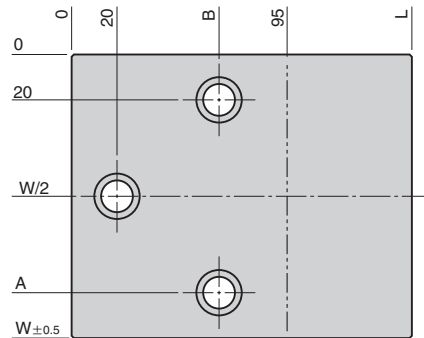

# Cam Dwell Plate

NAAMS Standard

SNW11 (Steel with Graphite) Series  
SNW31 (Bronze with Graphite) Series

SNW21 (Steel) Series

SNW11 (Material) SO#50S45C  
SNW21 (Material) 1045 (S45C)  
SNW31 (Material) SO#50SP2

Catalog No.		T	W	L	A	B	NAAMS		
Series Name	No.						W11 Series	W21 Series	W31 Series
	1210		100		80		W111210	W211210	W311210
	1212	30	125	125	105	70	W111212	W211212	W311212
	1216		160		140		W111216	W211216	W311216
SNW11	1510		100		80		W111510	W211510	W311510
SNW21	1512	45	125	150	105		W111512	W211512	W311512
SNW31	1516		160		140	65	W111516	W211516	W311516
	1710		100		80		W111710	W211710	W311710
	1712	60	125	170	105		W111712	W211712	W311712
	1716		160		140		W111716	W211716	W311716