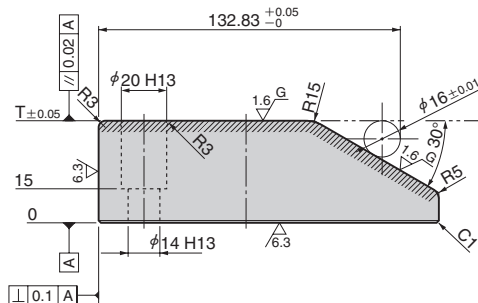

# Cam Dwell Plate

NAAMS Standard

SNW11 (Steel with Graphite) Series  
SNW31 (Bronze with Graphite) Series

SNW21 (Steel) Series

SNW11 (Material) SO#50S45C  
SNW21 (Material) 1045 (S45C)  
SNW31 (Material) SO#50SP2

Catalog No.		T	W	L	A	B	NAAMS		
Series Name	No.						W11 Series	W21 Series	W31 Series
	1210		100		80		W111210	W211210	W311210
	1212	30	125	125	105	70	W111212	W211212	W311212
	1216		160		140		W111216	W211216	W311216
SNW11	1510		100		80		W111510	W211510	W311510
SNW21	1512	45	125	150	105		W111512	W211512	W311512
SNW31	1516		160		140	65	W111516	W211516	W311516
	1710		100		80		W111710	W211710	W311710
	1712	60	125	170	105		W111712	W211712	W311712
	1716		160		140		W111716	W211716	W311716