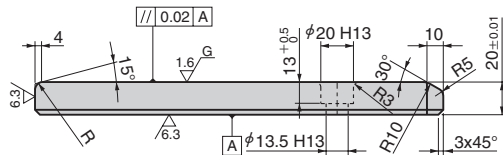

# Wear Plate

NAAMS Standard

- SNW01 (Steel with Graphite) Series
- SNW02 (Steel) Series
- SNW03 (Bronze with Graphite) Series
- SNW04 (Copper powder sintered)

SNW01 (Material) SO#50SCM440  
 SNW02 (Material) SCM440  
 SNW03 (Material) SO#50SP2  
 SNW04 (Material) SO#220

Catalog No.	
Series Name	No.

SNW01 5010 (SNW015010)

Mounting Bolt	Pattern	W	L	A	B	C	D	E	F	G	NAAMS					
											W01 Series	W02 Series	W03 Series	W04 Series		
2	A	50	100				30			60	W015010	W025010	W035010	W045010		
			150	25		25				110	W015015	W025015	W035015	W045015		
			200							160	W015020	W025020	W035020	W045020		
		80	100						30			60	W018010	W028010	W038010	W048010
			150									110	W018015	W028015	W038015	W048015
			200	20		60					160	W018020	W028020	W038020	W048020	
3	B	250					40			210	W018025	W028025	W038025	W048025		
		315		40					250	275	W018031	W028031	W038031	W048031		
2	A	100	50					14	27		W011050	W021050	W031050	W041050		
			80						30	50		W011080	W021080	W031080	W041080	
3	B	125	100							60	W011010	W021010	W031010	W041010		
			150	22		78					110	W011015	W021015	W031015	W041015	
			200								135	160	W011020	W021020	W031020	W041020
		250		50						185	210	W011025	W021025	W031025	W041025	
		315								250	275	W011031	W021031	W031031	W041031	
		2	A	125	80					30	50		W011280	W021280	W031280	W041280
100											60	W011210	W021210	W031210	W041210	
3	B	125	150	25		100				110	W011215	W021215	W031215	W041215		
			200		62						135	160	W011220	W021220	W031220	W041220
4	C	125	250							275	W011225	W021225	W031225	W041225		
			315							65	250	275	W011231	W021231	W031231	W041231
2	A	160	100							60	W011610	W021610	W031610	W041610		
			150								110	W011615	W021615	W031615	W041615	
3	B	160	200	30	80	130				160	W011620	W021620	W031620	W041620		
			250								185	210	W011625	W021625	W031625	W041625
4	C	160	315							275	W011631	W021631	W031631	W041631		