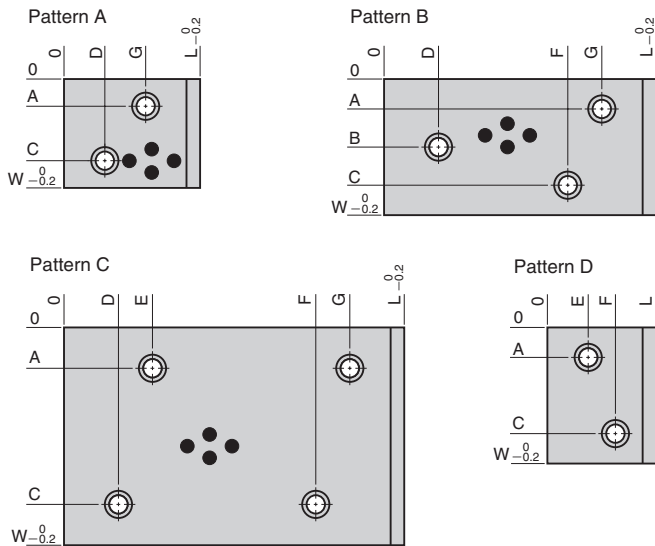

# Wear Plate

NAAMS Standard

- SNW01 (Steel with Graphite) Series
- SNW02 (Steel) Series
- SNW03 (Bronze with Graphite) Series
- SNW04 (Copper powder sintered)

SNW01 (Material) SO#50SCM440  
 SNW02 (Material) SCM440  
 SNW03 (Material) SO#50SP2  
 SNW04 (Material) SO#220

Catalog No.	
Series Name	No.

SNW01 5010 (SNW015010)

Mounting Bolt	Pattern	W	L	A	B	C	D	E	F	G	NAAMS					
											W01 Series	W02 Series	W03 Series	W04 Series		
2	A	50	100				30			60	W015010	W025010	W035010	W045010		
			150	25		25				110	W015015	W025015	W035015	W045015		
			200							160	W015020	W025020	W035020	W045020		
		80	100						30			60	W018010	W028010	W038010	W048010
			150									110	W018015	W028015	W038015	W048015
			200	20		60					160	W018020	W028020	W038020	W048020	
3	B	250					40			210	W018025	W028025	W038025	W048025		
		315		40					250	275	W018031	W028031	W038031	W048031		
2	A	100	50					14	27		W011050	W021050	W031050	W041050		
			80						30	50		W011080	W021080	W031080	W041080	
3	B	125	100							60	W011010	W021010	W031010	W041010		
			150	22		78					110	W011015	W021015	W031015	W041015	
			200								135	160	W011020	W021020	W031020	W041020
		250		50						185	210	W011025	W021025	W031025	W041025	
		315								250	275	W011031	W021031	W031031	W041031	
		2	A	125	80					30	50		W011280	W021280	W031280	W041280
100											60	W011210	W021210	W031210	W041210	
3	B	125	150	25		100				110	W011215	W021215	W031215	W041215		
			200		62						135	160	W011220	W021220	W031220	W041220
4	C	125	250							275	W011225	W021225	W031225	W041225		
			315							65	250	275	W011231	W021231	W031231	W041231
2	A	160	100							60	W011610	W021610	W031610	W041610		
			150								110	W011615	W021615	W031615	W041615	
3	B	160	200	30	80	130				160	W011620	W021620	W031620	W041620		
			250								185	210	W011625	W021625	W031625	W041625
4	C	160	315							275	W011631	W021631	W031631	W041631		