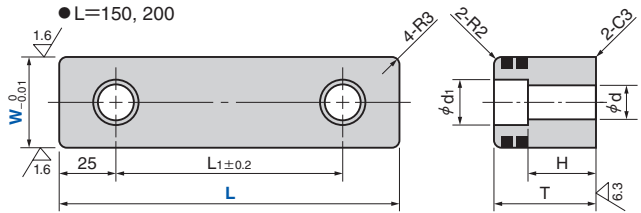

Cam Slide Guides

Block Type

Cam Slide Components

CGB

CAD
FILE

● Sliding Direction

(Material) SO#50F

Catalog No.	W	L	T	L ₁	S	d	d ₁	H
CGB	40	150	45	100	15	13	20	30
		200		150				
	60	150	60	100	20	18	32	38
		200		150				
		250		100				
		300		125				