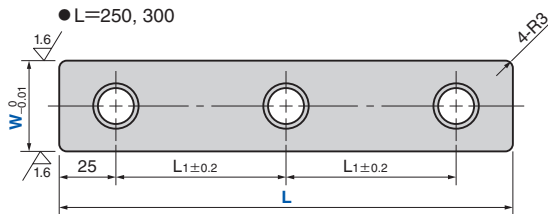

Cam Slide Guides

Block Type

Cam Slide Components

CGB

CAD
FILE

● Sliding Direction

(Material) SO#50F

Catalog No.	W	L	T	L ₁	S	d	d ₁	H
CGB	40	150	45	100	15	13	20	30
		200		150				
	60	150	60	100	20	18	32	38
		200		150				
		250		100				
		300		125				