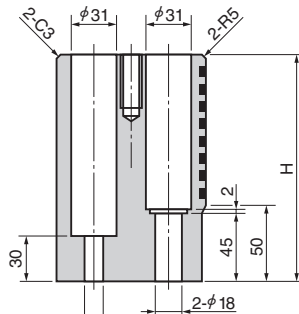

Pad Guide Block

Corner Guide Type

Strippers and Pads

PGBB (Dowel Prepared Hole Type)

2-φ12
Prepared hole for φ16 dowel

(Material) SO#50F

Catalog No.	A	B	C	H
PGBB	100	25	50	150

Catalog No.	A
PGBB	100