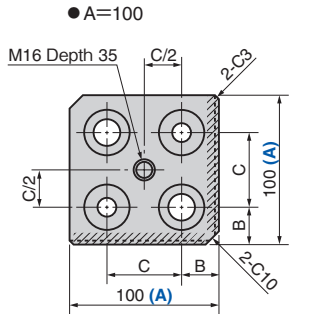

Pad Guide Block

Corner Guide Type

Strippers and Pads

PGBB (Dowel Prepared Hole Type)

2-φ12
Prepared hole for φ16 dowel

(Material) SO#50F

Catalog No.	A	B	C	H
PGBB	100	25	50	150

Catalog No.	A
PGBB	100