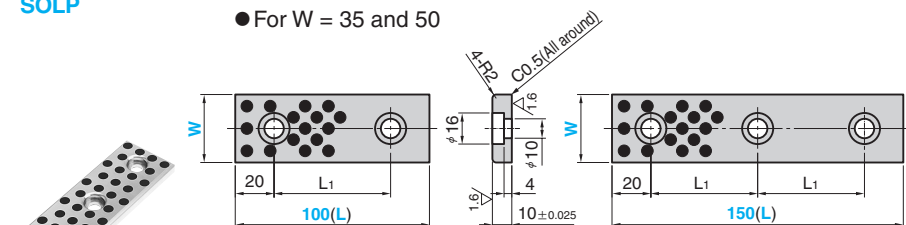

SOLP

● For W = 35 and 50

● For W = 75

● Sliding Direction

Bolt  
Special brazier head bolt M8 × 16

Material : Bronze with Graphite  
(SO#50 SP2)

Bolt Position		Mounting Bolt	Catalog No.	W	(L)
L <sub>1</sub>	L <sub>2</sub>				
60	—	2	SOLP	35	100
55	50	3			150
70	70	4			200
65	65	5	SOLP	50	250
80	75	4			300
60	—	5			350
60	—	2	SOLP	75	100
55	50	3			150
70	70	4			200
65	65	5	SOLP	50	250
80	75	4			300
110	—	6			350
80	—	6	SOLP	75	150
105	—	8			200
85	90	8			250
120	120	10	SOLP	50	300
115	—	10			400
					500

Order 

Catalog No.	W	(L)
SOLP	50	200

■ We are ready to accept requests or orders for special parts.