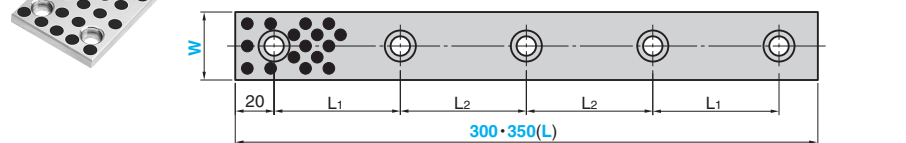

SOLP

● For W = 35 and 50

● For W = 75

● Sliding Direction

Bolt  
Special brazier head bolt M8 × 16

Material : Bronze with Graphite  
(SO#50 SP2)

Bolt Position		Mounting Bolt	Catalog No.	W	(L)
L <sub>1</sub>	L <sub>2</sub>				
60	—	2	SOLP	35	100
55	50	3			150
70	70	4			200
65	65	5	SOLP	50	250
80	75	4			300
60	—	5			350
60	—	2	SOLP	75	100
55	50	3			150
70	70	4			200
65	65	5	SOLP	50	250
80	75	4			300
110	—	6			350
80	—	6	SOLP	75	150
105	—	8			200
85	90	8			250
120	120	10	SOLP	50	300
115	—	10			400
					500

Order 

Catalog No.	W	(L)
SOLP	50	200

■ We are ready to accept requests or orders for special parts.