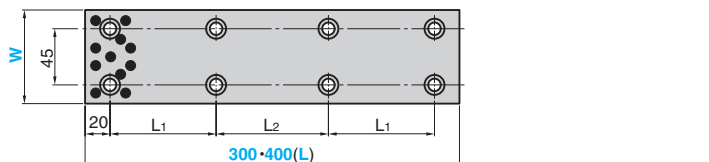

SOLP

● For W = 35 and 50

● For W = 75

● Sliding Direction

Bolt  
Special brazier head bolt M8 × 16

Material : Bronze with Graphite  
(SO#50 SP2)

Bolt Position		Mounting Bolt	Catalog No.	W	(L)
L <sub>1</sub>	L <sub>2</sub>				
60	—	2	SOLP	35	100
55	50	3			150
70	70	4			200
65	65	5	SOLP	50	250
80	75	4			300
60	—	5			350
60	—	2	SOLP	75	100
55	50	3			150
70	70	4			200
65	65	5	SOLP	50	250
80	75	4			300
110	—	6			350
80	—	6	SOLP	75	150
105	—	8			200
85	90	8			250
120	120	10	SOLP	50	300
115	—	10			400
					500

Order 

Catalog No.	W	(L)
SOLP	50	200

■ We are ready to accept requests or orders for special parts.