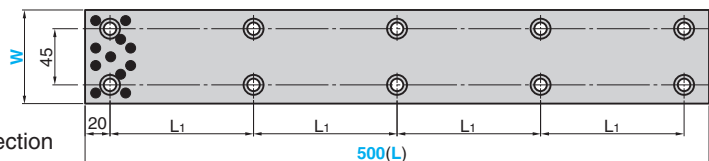

SOLP

● For W = 35 and 50

● For W = 75

● Sliding Direction

Bolt  
Special brazier head bolt M8 × 16

Material : Bronze with Graphite  
(SO#50 SP2)

Bolt Position		Mounting Bolt	Catalog No.	W	(L)
L <sub>1</sub>	L <sub>2</sub>				
60	—	2	SOLP	35	100
55	50	3			150
70	70	4			200
65	65	5	SOLP	50	250
80	75	4			300
60	—	5			350
60	—	2	SOLP	75	100
55	50	3			150
70	70	4			200
65	65	5	SOLP	50	250
80	75	4			300
110	—	6			350
80	—	6	SOLP	75	150
105	—	8			200
85	90	8			250
120	120	10	SOLP	50	300
115	—	10			400
					500

Order 

Catalog No.	W	(L)
SOLP	50	200

■ We are ready to accept requests or orders for special parts.