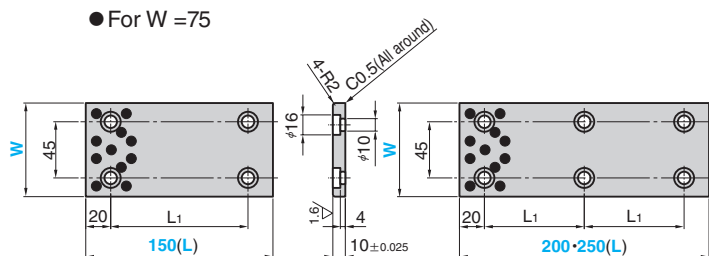

SOLP

● For W = 35 and 50

● For W = 75

● Sliding Direction

Bolt  
Special brazier head bolt M8 × 16

Material : Bronze with Graphite  
(SO#50 SP2)

Bolt Position		Mounting Bolt	Catalog No.	W	(L)
L <sub>1</sub>	L <sub>2</sub>				
60	—	2	SOLP	35	100
55	50	3			150
70	70	4			200
65	65	5	SOLP	50	250
80	75	4			300
60	—	5			350
60	—	2	SOLP	75	100
55	50	3			150
70	70	4			200
65	65	5	SOLP	50	250
80	75	4			300
110	—	6			350
80	—	6	SOLP	75	150
105	—	8			200
85	90	8			250
120	120	10	SOLP	50	300
115	—	10			400
					500

Order 

Catalog No.	W	(L)
SOLP	50	200

■ We are ready to accept requests or orders for special parts.