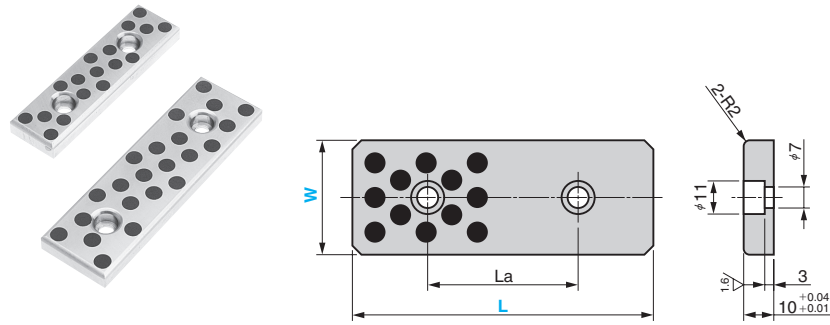

Slide Plate

BRONZE TYPE

RoHS

Slide Plate

BLANK TYPE

RoHS

SOML

● Sliding Direction

Bolt
M6 x 15

Material : Bronze with Graphite
(SO#50 SP2)

FPLB

● Sliding Direction

Material : Bronze with Graphite
(SO#50 SP2)

La	Catalog No.	W	L
45			75
50		18	100
75			125
100			150
45			75
50		28	100
75			125
100	SOML		150
45			75
50		38	100
75			125
100			150
45			75
50		48	100
75			125
100			150

Order

Catalog No.	W	-	L
SOML	28	-	100

■ We are ready to accept requests or orders for special parts.

(Actual Size) T	Recommended Bolt	Catalog No.	W	L	(Nominal) T
5.3	M6×10 Countersunk head screw		20		
			25	305	5
			30	400	
10.3	M8×15 Hexagonal socket head round screw	FPLB	35		
			40		10
			50		
15.3	M10×20 Hexagon Socket Bolt		60	605	15
			80		
20.3			100		20

■ For Operation
• Cut or drill the plate as required.

Order

Catalog No.	W	-	L	-	T
FPLB	25	-	305	-	5

The Catalog No. was changed.
The specification is the same.

Old Catalog No.	New Catalog No.
SP	FPLB

■ We are ready to accept requests or orders for special parts.