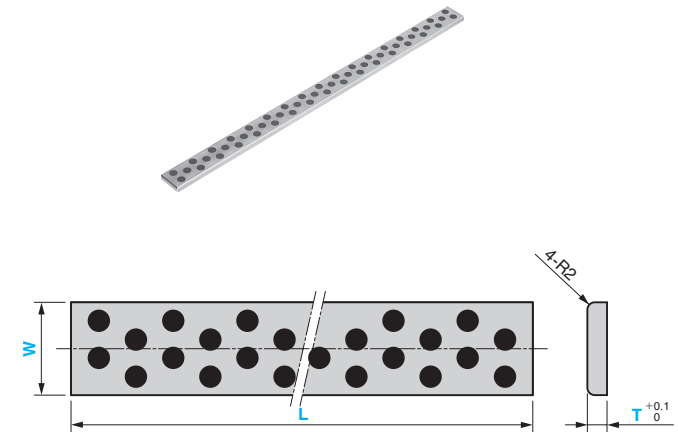

Slide Plate

BRONZE TYPE

RoHS

Slide Plate

BLANK TYPE

RoHS

SOML

● Sliding Direction

Bolt
M6 x 15

Material : Bronze with Graphite
(SO#50 SP2)

FPLB

● Sliding Direction

Material : Bronze with Graphite
(SO#50 SP2)

La	Catalog No.	W	L
45			75
50		18	100
75			125
100			150
45			75
50		28	100
75			125
100	SOML		150
45			75
50		38	100
75			125
100			150
45			75
50		48	100
75			125
100			150

Order

Catalog No.	W	-	L
SOML	28	-	100

■ We are ready to accept requests or orders for special parts.

(Actual Size) T	Recommended Bolt	Catalog No.	W	L	(Nominal) T
5.3	M6×10 Countersunk head screw		20		
			25	305	5
			30	400	
10.3	M8×15 Hexagonal socket head round screw	FPLB	35		
			40		10
			50		
15.3	M10×20 Hexagon Socket Bolt		60	605	15
			80		
20.3			100		20

■ For Operation
• Cut or drill the plate as required.

Order

Catalog No.	W	-	L	-	T
FPLB	25	-	305	-	5

The Catalog No. was changed.
The specification is the same.

Old Catalog No.	New Catalog No.
SP	FPLB

■ We are ready to accept requests or orders for special parts.