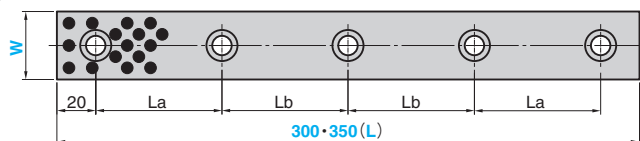

SOLP

● For W = 35 and 50

● For W = 75

● Sliding Direction

Bolt
Special brazier head bolt M8 x 15

Material : Bronze with Graphite
(SO#50 SP2)

Bolt Position		Mounting Bolt	Catalog No.	W	(L)
La	Lb				
60	—	2			100
55	—	3			150
55	50	4		35	200
70	70		250		
65	65	5			300
80	75		350		
60	—	2			100
55	—	3			150
55	50	4	SOLP	50	200
70	70				250
65	65	5			300
80	75		350		
110	—	4			150
80	—	6		75	200
105	—		250		
85	90	8			300
120	120		400		
115	—	10			500

Order

Catalog No.	W	—	(L)
SOLP	50	—	200

■ We are ready to accept requests or orders for special parts.