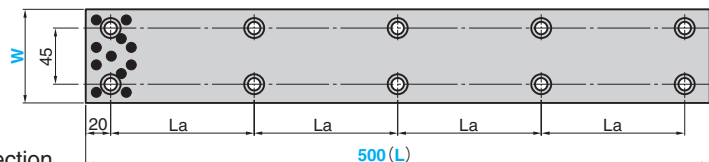

SOLP

● For W = 35 and 50

● For W = 75

● Sliding Direction

Bolt
Special brazier head bolt M8 x 15

Material : Bronze with Graphite
(SO#50 SP2)

Bolt Position		Mounting Bolt	Catalog No.	W	(L)
La	Lb				
60	—	2			100
55	—	3			150
55	50	4		35	200
70	70		250		
65	65	5			300
80	75		350		
60	—	2			100
55	—	3			150
55	50	4	SOLP	50	200
70	70				250
65	65	5			300
80	75		350		
110	—	4			150
80	—	6		75	200
105	—		250		
85	90	8			300
120	120		400		
115	—	10			500

Order

Catalog No.	W	—	(L)
SOLP	50	—	200

■ We are ready to accept requests or orders for special parts.