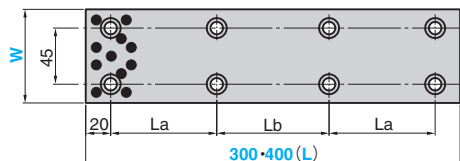

SOLP

● For W = 35 and 50

● For W = 75

● Sliding Direction

Bolt
Special brazier head bolt M8 x 15

Material : Bronze with Graphite
(SO#50 SP2)

Bolt Position		Mounting Bolt	Catalog No.	W	(L)
La	Lb				
60	—	2			100
55	—	3			150
55	50	4		35	200
70	70		250		
65	65	5			300
80	75		350		
60	—	2			100
55	—	3			150
55	50	4	SOLP	50	200
70	70				250
65	65	5			300
80	75		350		
110	—	4			150
80	—	6		75	200
105	—		250		
85	90	8			300
120	120		400		
115	—	10			500

Order

Catalog No.	W	—	(L)
SOLP	50	—	200

■ We are ready to accept requests or orders for special parts.