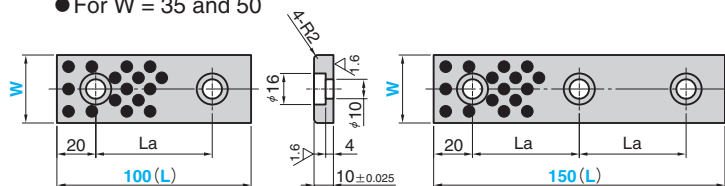

SOLP

● For W = 35 and 50

● For W = 75

● Sliding Direction

Bolt
Special brazier head bolt M8 x 15

Material : Bronze with Graphite
(SO#50 SP2)

Bolt Position		Mounting Bolt	Catalog No.	W	(L)
La	Lb				
60	—	2			100
55	—	3			150
55	50	4		35	200
70	70		250		
65	65	5			300
80	75		350		
60	—	2			100
55	—	3			150
55	50	4	SOLP	50	200
70	70				250
65	65	5			300
80	75		350		
110	—	4			150
80	—	6		75	200
105	—		250		
85	90	8			300
120	120		400		
115	—	10			500

Order

Catalog No.	W	—	(L)
SOLP	50	—	200

■ We are ready to accept requests or orders for special parts.