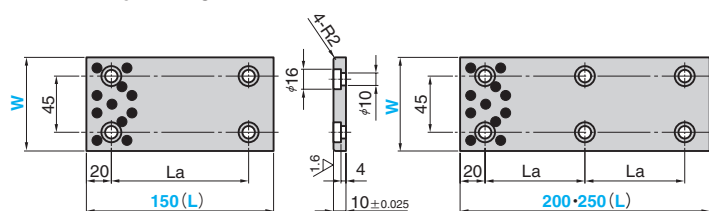

SOLP

● For W = 35 and 50

● For W = 75

● Sliding Direction

Bolt
Special brazier head bolt M8 x 15

Material : Bronze with Graphite
(SO#50 SP2)

Bolt Position		Mounting Bolt	Catalog No.	W	(L)
La	Lb				
60	—	2			100
55	—	3			150
55	50	4		35	200
70	70		250		
65	65	5			300
80	75		350		
60	—	2			100
55	—	3			150
55	50	4	SOLP	50	200
70	70				250
65	65	5			300
80	75		350		
110	—	4			150
80	—	6		75	200
105	—		250		
85	90	8			300
120	120		400		
115	—	10			500

Order

Catalog No.	W	—	(L)
SOLP	50	—	200

■ We are ready to accept requests or orders for special parts.