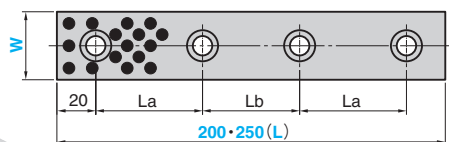

SOLP

● For W = 35 and 50

● For W = 75

● Sliding Direction

Bolt
Special brazier head bolt M8 x 15

Material : Bronze with Graphite
(SO#50 SP2)

Bolt Position		Mounting Bolt	Catalog No.	W	(L)
La	Lb				
60	—	2			100
55	—	3			150
55	50	4		35	200
70	70		250		
65	65	5			300
80	75		350		
60	—	2			100
55	—	3			150
55	50	4	SOLP	50	200
70	70				250
65	65	5			300
80	75		350		
110	—	4			150
80	—	6		75	200
105	—		250		
85	90	8			300
120	120		400		
115	—	10			500

Order

Catalog No.	W	—	(L)
SOLP	50	—	200

■ We are ready to accept requests or orders for special parts.