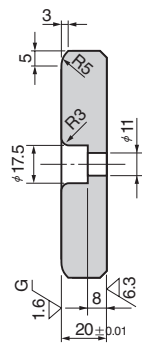

SESW

● W = 28~75

● W = 100 or more

SESWT

(Bronze Standard 2-Hole Type)

● Sliding Direction

W=28・38

W = 48 or more

(Chamfered shape at both ends)

Material : Bronze with Graphite (SO#50 SP2)

Wa	Wb	La	Lb	Catalog No.	W	L
		45	15			75
		50	25		28	100
		100	25			150
		45	15			75
		50	25		38	100
		100	25			150
		45	15			75
		50				100
		75	25	SESW	48	125
		100				150
		150				200
		45	15			75
		50			58	100
		100				150
		25				75
		50				100
		75			75	125
		100	25			150
		150				200
		50				100
		75				125
	25	100			100	150
		150				200
		200				250
50		200	50			300
		75		SESW		125
		100		SESWT		150
	37.5	150	25		125	200
						250
		200	50			300
			75			350
		100				150
100	25	150	25		150	200
		200				250

Order

Catalog No.	W	-	L
SESW	38	-	100
SESWT	100	-	150

■ We are ready to accept requests or orders for special parts.