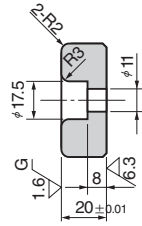

SESW

● W = 28~75

● W = 100 or more

SESWT

(Bronze Standard 2-Hole Type)

● Sliding Direction

W=28・38

W = 48 or more

(Chamfered shape at both ends)

Material : Bronze with Graphite (SO#50 SP2)

Wa	Wb	La	Lb	Catalog No.	W	L
		45	15			75
		50	25		28	100
		100	25			150
		45	15			75
		50	25		38	100
		100	25			150
		45	15			75
		50				100
		75	25	SESW	48	125
		100				150
		150				200
		45	15			75
		50			58	100
		100				150
		25				75
		50				100
		75			75	125
		100	25			150
		150				200
		50				100
		75				125
	25	100			100	150
		150				200
		200				250
50		200	50			300
		75		SESW		125
		100		SESWT		150
	37.5	150	25		125	200
						250
		200	50			300
			75			350
		100				150
100	25	150	25		150	200
		200				250

Order

Catalog No.	W	-	L
SESW	38	-	100
SESWT	100	-	150

■ We are ready to accept requests or orders for special parts.