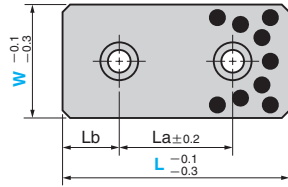

SESW

● W = 28~75

● W = 100 or more

SESWT

(Bronze Standard 2-Hole Type)

● Sliding Direction

W=28・38

W = 48 or more

(Chamfered shape at both ends)

Material : Bronze with Graphite (SO#50 SP2)

Wa	Wb	La	Lb	Catalog No.	W	L
		45	15			75
		50	25		28	100
		100	25			150
		45	15			75
		50	25		38	100
		100	25			150
		45	15			75
		50				100
		75	25	SESW	48	125
		100				150
		150				200
		45	15			75
		50			58	100
		100				150
		25				75
		50				100
		75			75	125
		100	25			150
		150				200
		50				100
		75				125
	25	100			100	150
		150				200
		200				250
50		200	50			300
		75		SESW		125
		100		SESWT		150
	37.5	150	25		125	200
						250
		200	50			300
			75			350
		100				150
100	25	150	25		150	200
		200				250