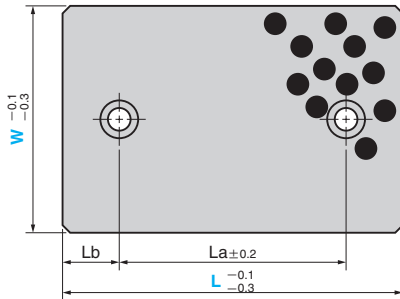

SESW

● W = 28~75

● W = 100 or more

SESWT

(Bronze Standard 2-Hole Type)

● Sliding Direction

W=28・38

W = 48 or more

(Chamfered shape at both ends)

Material : Bronze with Graphite (SO#50 SP2)

Wa	Wb	La	Lb	Catalog No.	W	L
		45	15			75
		50	25		28	100
		100	25			150
		45	15			75
		50	25		38	100
		100	25			150
		45	15			75
		50				100
		75	25	SESW	48	125
		100				150
		150				200
		45	15			75
		50			58	100
		100				150
		25				75
		50				100
		75			75	125
		100	25			150
		150				200
		50				100
		75				125
	25	100			100	150
		150				200
		200				250
50		200	50			300
		75		SESW		125
		100		SESWT		150
	37.5	150	25		125	200
						250
		200	50			300
			75			350
		100				150
100	25	150	25		150	200
		200				250