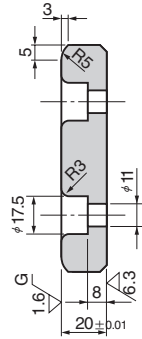

SESW

● W = 28~75

● W = 100 or more

SESWT

(Bronze Standard 2-Hole Type)

● Sliding Direction

W=28・38

W = 48 or more

(Chamfered shape at both ends)

Material : Bronze with Graphite (SO#50 SP2)

Wa	Wb	La	Lb	Catalog No.	W	L
		45	15			75
		50	25		28	100
		100	25			150
		45	15			75
		50	25		38	100
		100	25			150
		45	15			75
		50				100
		75	25	SESW	48	125
		100				150
		150				200
		45	15			75
		50			58	100
		100				150
		25				75
		50				100
		75			75	125
		100	25			150
		150				200
		50				100
		75				125
	25	100			100	150
		150				200
		200				250
50		200	50			300
		75		SESW		125
		100		SESWT		150
	37.5	150	25		125	200
						250
		200	50			300
			75			350
		100				150
100	25	150	25		150	200
		200				250

Order

Catalog No.	W	-	L
SESW	38	-	100
SESWT	100	-	150

■ We are ready to accept requests or orders for special parts.