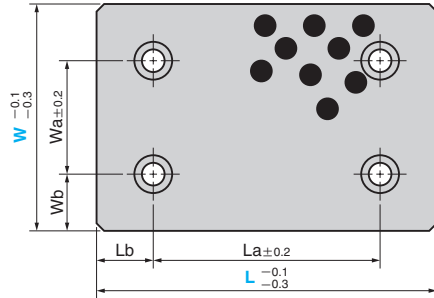

SESW

● W = 28~75

● W = 100 or more

SESWT

(Bronze Standard 2-Hole Type)

● Sliding Direction

W=28・38

W = 48 or more

(Chamfered shape at both ends)

Material : Bronze with Graphite (SO#50 SP2)

Wa	Wb	La	Lb	Catalog No.	W	L
		45	15			75
		50	25		28	100
		100	25			150
		45	15			75
		50	25		38	100
		100	25			150
		45	15			75
		50				100
		75	25	SESW	48	125
		100				150
		150				200
		45	15			75
		50			58	100
		100				150
		25				75
		50				100
		75			75	125
		100	25			150
		150				200
		50				100
		75				125
	25	100			100	150
		150				200
		200				250
50		200	50			300
		75		SESW		125
		100		SESWT		150
	37.5	150	25		125	200
						250
		200	50			300
			75			350
		100				150
100	25	150	25		150	200
		200				250