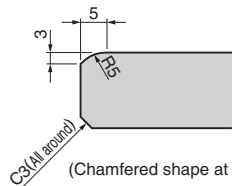

SESW

● W = 28~75

● W = 100 or more

SESWT

(Bronze Standard 2-Hole Type)

● Sliding Direction

W=28・38

W = 48 or more

(Chamfered shape at both ends)

Material : Bronze with Graphite (SO#50 SP2)

Wa	Wb	La	Lb	Catalog No.	W	L
		45	15			75
		50	25		28	100
		100	25			150
		45	15			75
		50	25		38	100
		100	25			150
		45	15			75
		50				100
		75	25	SESW	48	125
		100				150
		150				200
		45	15			75
		50			58	100
		100				150
		25				75
		50				100
		75			75	125
		100	25			150
		150				200
		50				100
		75				125
	25	100			100	150
		150				200
		200				250
50		200	50			300
		75		SESW		125
		100		SESWT		150
	37.5	150	25		125	200
						250
		200	50			300
			75			350
		100				150
100	25	150	25		150	200
		200				250