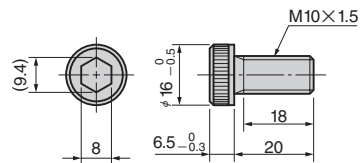

TSP

● Sliding Direction

● Special brazier head bolt (LCS standard)
LCS-10-20

Material : SKS3 with Graphite
Hardness : HRC 58 or more
Accessory : Mounting Bolt
(Special Brazier Head Bolt)

La	Catalog No.	W	L
45			75
50			100
75		28	125
100			150
45			75
50		38	100
75			125
100	TSP		150
45			75
50		48	100
75			125
100			150
25			75
50		75	100
75			125
100			150

Order

Catalog No.	W	-	L
TSP	75	-	150