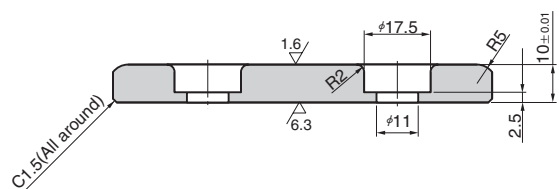

TSP

● Sliding Direction

● Special brazier head bolt (LCS standard)
LCS-10-20

Material : SKS3 with Graphite
Hardness : HRC 58 or more
Accessory : Mounting Bolt
(Special Brazier Head Bolt)

La	Catalog No.	W	L
45			75
50			100
75		28	125
100			150
45			75
50		38	100
75			125
100	TSP		150
45			75
50		48	100
75			125
100			150
25			75
50		75	100
75			125
100			150

Order

Catalog No.	W	-	L
TSP	75	-	150