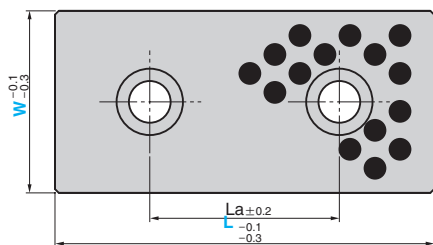

TSP

● Sliding Direction

● Special brazier head bolt (LCS standard)
LCS-10-20

Material : SKS3 with Graphite
Hardness : HRC 58 or more
Accessory : Mounting Bolt
(Special Brazier Head Bolt)

La	Catalog No.	W	L
45			75
50			100
75		28	125
100			150
45			75
50		38	100
75			125
100	TSP		150
45			75
50		48	100
75			125
100			150
25			75
50		75	100
75			125
100			150

Order

Catalog No.	W	-	L
TSP	75	-	150