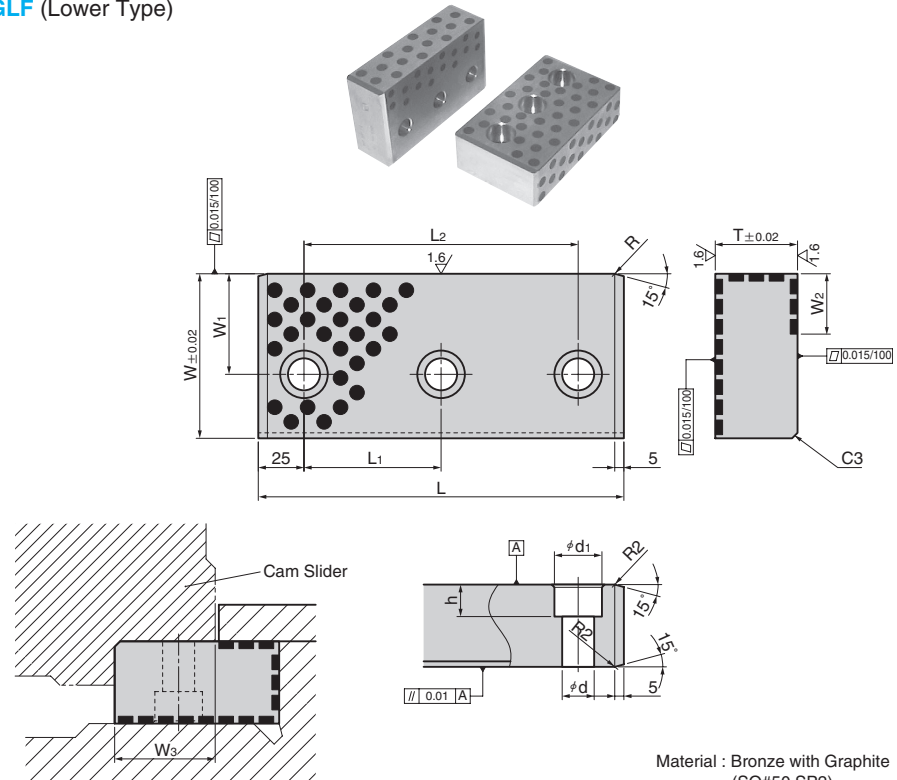

2GLF (Side Type)

Material : Bronze with Graphite (SO#50 SP2)

3GLF (Lower Type)

Material : Bronze with Graphite (SO#50 SP2)

Catalog No.	W	T	L	L ₁	L ₂
2GLF6030125			125	—	75
2GLF6030150		30	150	—	100
2GLF6030200			200	75	150
2GLF6040125	60		125	—	75
2GLF6040150		40	150	—	100
2GLF6040200			200	75	150

Order

Catalog No.
2GLF 6030150

Catalog No.	W	T	L	W ₁	W ₂	W ₃	L ₁	L ₂	d	d ₁	h
3GLF7032125			125				—	75			
3GLF7032150	70	32	150	40	25	40	—	100	13	20	14.5
3GLF7032200			200				75	150			
3GLF9045125			125				—	75			
3GLF9045150	90	45	150	55	30	55	50	100	18	26	17.5
3GLF9045200			200				100	150			