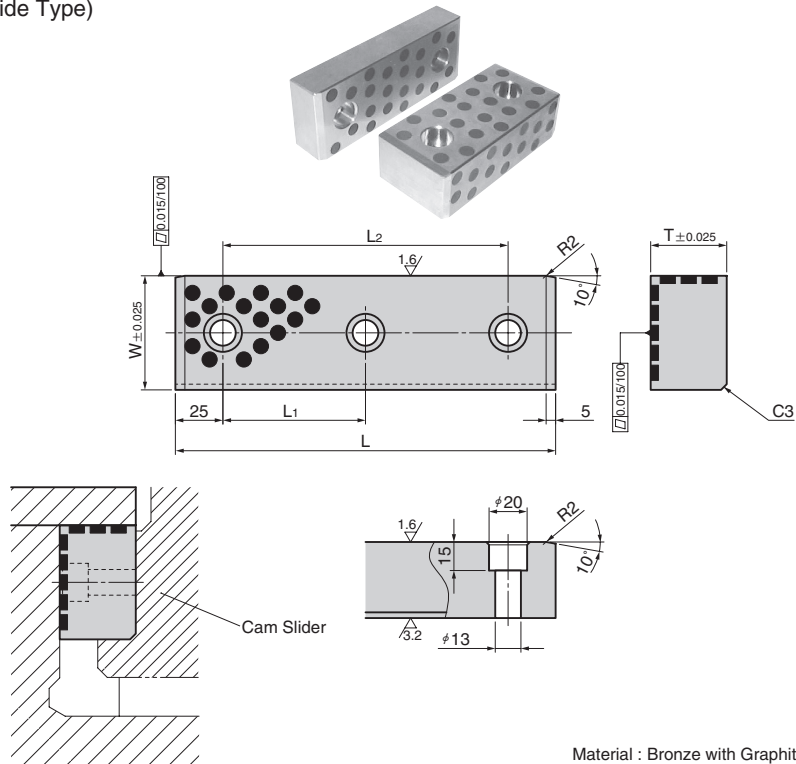

2GLF (Side Type)

Material : Bronze with Graphite (SO#50 SP2)

3GLF (Lower Type)

Material : Bronze with Graphite (SO#50 SP2)

Catalog No.	W	T	L	L ₁	L ₂
2GLF6030125			125	—	75
2GLF6030150		30	150	—	100
2GLF6030200			200	75	150
2GLF6040125	60		125	—	75
2GLF6040150		40	150	—	100
2GLF6040200			200	75	150

Order

Catalog No.
2GLF 6030150

Catalog No.	W	T	L	W ₁	W ₂	W ₃	L ₁	L ₂	d	d ₁	h
3GLF7032125			125				—	75			
3GLF7032150	70	32	150	40	25	40	—	100	13	20	14.5
3GLF7032200			200				75	150			
3GLF9045125			125				—	75			
3GLF9045150	90	45	150	55	30	55	50	100	18	26	17.5
3GLF9045200			200				100	150			