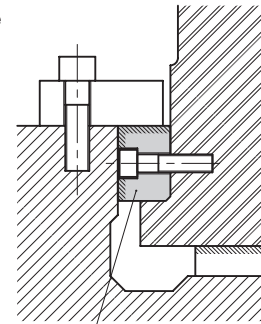

VG2 (VDI 3357 Type)

Material : Bronze with Graphite  
(SO#50SP2)

**EX** Example

Slide Guide Plate VG2

Catalog No.	W	L	T	L <sub>1</sub>	d	d <sub>1</sub>	t	Recommended mounting bolt DIN EN ISO4762
VG2-301	25	110	12	25	9	15	8.5	M8×20
VG2-302		120						
VG2-311	25	110	15	25	11	18	10.5	M10×25
VG2-312		120						
VG2-321	60	125	30	25	13.5	20	13	M12×35
VG2-322	160							
VG2-323	60	200	40	25	13.5	20	13	M12×45
VG2-331	125							
VG2-332	160							
VG2-333	60	200						

Order

Catalog No.

VG2-322