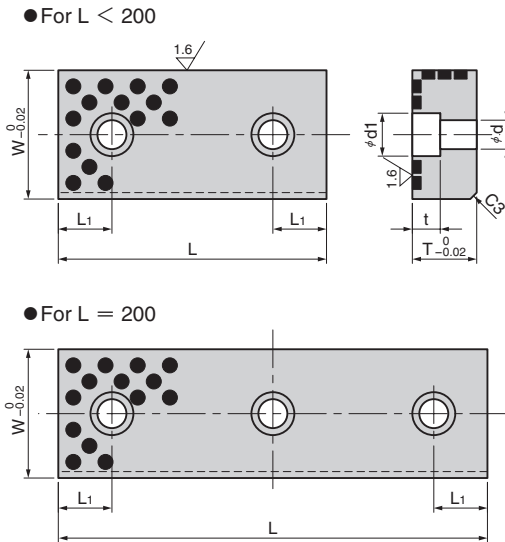

VG2 (VDI 3357 Type)

Material : Bronze with Graphite  
(SO#50SP2)

**EX** Example

Slide Guide Plate VG2

Catalog No.	W	L	T	L <sub>1</sub>	d	d <sub>1</sub>	t	Recommended mounting bolt DIN EN ISO4762
VG2-301	25	110	12	25	9	15	8.5	M8×20
VG2-302		120						
VG2-311	25	110	15	25	11	18	10.5	M10×25
VG2-312		120						
VG2-321	60	125	30	25	13.5	20	13	M12×35
VG2-322	160							
VG2-323	60	200	40	25	13.5	20	13	M12×45
VG2-331	125							
VG2-332	160							
VG2-333	60	200						

Order

Catalog No.

VG2-322