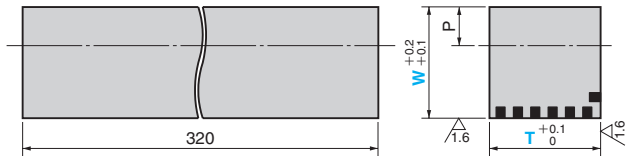

Guide Block Blanck Type

FOR SLIDE CORE

RoHS

SGBX

● Sliding Direction

Material : Bronze with Graphite (SO#50 SP2)

Recommended Mounting Hole		Catalog No.	W	T
P	Size			
10	M8	SGBX	20	10
				15
				20

Order