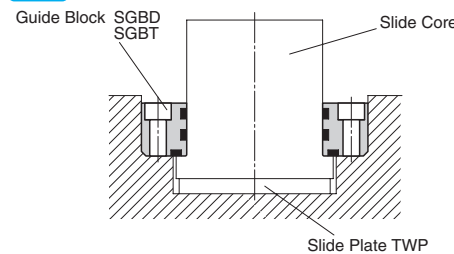

a	b	e	d	d ₁	h	C	Catalog No.	W	L	T
	50								80	
	70								100	20
15	90	9	6.5	11	7	11		20	120	25
	55								140	
	65								160	
	45								80	
17.5	65								100	25
	85	10	9	14	9	13	SGBT	25	120	30
	50								140	
20	60								160	
	60								100	
	80								120	30
20	50	12	11	17.5	11	16		30	140	35
	60								160	
	70								180	

Order **SGBT** **25** - **120** - **30**

SGBD

Material : Bronze with Graphite (SO#50 SP2)
Oilless Type Area (Hatched Area)

Catalog No.	(W)	(L)	(T)
SGBD	35	90	25
		150	35
		210	35
		270	35

Order **SGBD** **35** - **150** - **25**

EX Example

Option

Option Code	Specification
CM	With chamfering (C10) on corners for relief (2 corners). Please instruct CM10 when ordering.

Order **SGBD 35 - 270 - 35 - CM10**

*CM Specification