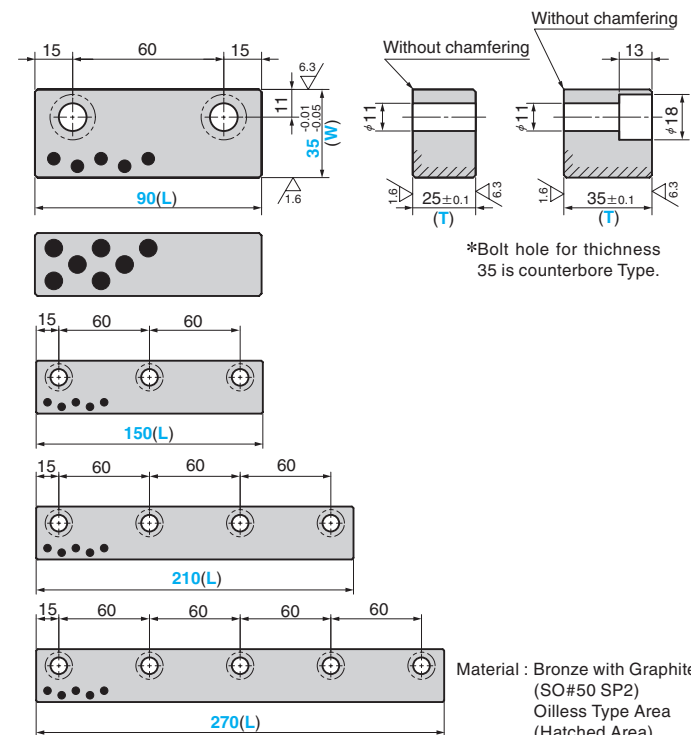

Guide Block

FOR SLIDE CORE

RoHS

Guide Block

FOR SLIDE CORE

RoHS

SGBT

Material : Bronze with Graphite(SO#50 SP2)

a	b	e	d	d ₁	h	C	Catalog No.	W	L	T
	50								80	
	70								100	20
15	90	9	6.5	11	7	11		20	120	25
	55								140	
	65								160	
	45								80	
17.5	65								100	25
	85	10	9	14	9	13	SGBT	25	120	30
	50								140	
20	60								160	
	60								100	
	80								120	30
20	50	12	11	17.5	11	16		30	140	35
	60								160	
	70								180	

Order **SGBT** **25** - **120** - **30**

SGBD

Material : Bronze with Graphite (SO#50 SP2)
Oilless Type Area (Hatched Area)

Catalog No.	(W)	(L)	(T)
SGBD	35	90	25
		150	35
		210	35
		270	35

Order **SGBD** **35** - **150** - **25**

EX Example

Option

Option Code	Specification
CM	With chamfering (C10) on corners for relief (2 corners). Please instruct CM10 when ordering.

Order **SGBD 35 - 270 - 35 - CM10**

*CM Specification