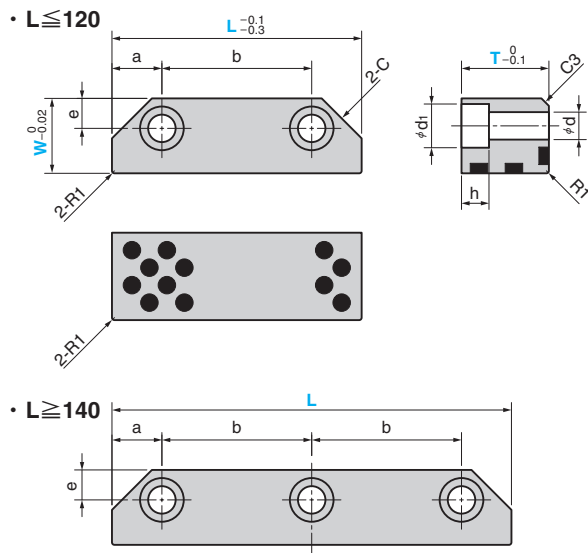

Guide Block

FOR SLIDE CORE

RoHS

Guide Block

FOR SLIDE CORE

RoHS

SGBT

Material : Bronze with Graphite(SO#50 SP2)

a	b	e	d	d ₁	h	C	Catalog No.	W	L	T
	50								80	
	70								100	20
15	90	9	6.5	11	7	11		20	120	25
	55								140	
	65								160	
	45								80	
17.5	65								100	25
	85	10	9	14	9	13	SGBT	25	120	30
	50								140	
20	60								160	
	60								100	
	80								120	30
20	50	12	11	17.5	11	16		30	140	35
	60								160	
	70								180	

Order **SGBT** **25** - **120** - **30**

SGBD

Material : Bronze with Graphite (SO#50 SP2)
Oilless Type Area (Hatched Area)

Catalog No.	(W)	(L)	(T)
SGBD	35	90	25
		150	35
		210	35
		270	35

Order **SGBD** **35** - **150** - **25**

EX Example

Option

Option Code	Specification
CM	With chamfering (C10) on corners for relief (2 corners). Please instruct CM10 when ordering.

Order **SGBD 35 - 270 - 35 - CM10**

*CM Specification