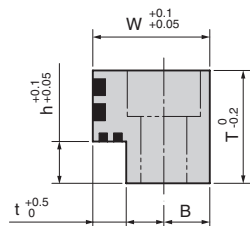

Slide Guide L-shape

BRONZE TYPE

RoHS

SOVL

Screw holes are not machined

Material : Bronze with Graphite (SO#50 SP2)

Catalog No.	L	W	T	h	t	B
SOVL-0	205	15	12	5		6
SOVL-1	205	20	17	7	5	7.5
	320		22			
SOVL-2	205		27			
	320		27			
SOVL-3	205					
	320		27			
SOVL-4	205	28	36	10	8	11
	320		36			
SOVL-5	205		46			
	320		46			
SOVL-6	205	40	66	22	12	14
	320		66			
SOVL-7	205	40	86	26		
	320		86			
	605					

Order Catalog No. - L
SOVL-2 - 320

Guide Rail L-shaped Blank Type

FOR SLIDE CORE

RoHS

SGLX

Material : Bronze with Graphite (SO#50 SP2)

W ₁	H	Recommended Mounting Hole		Catalog No.	W	L	T
		P	Size				
14.5	5	8	M 8	SGLX	20	320	15
	20						
	25						
	23						
17.5	10	10	M 8	SGLX	25	320	28
	33						
19	15	12	M 10	SGLX	30	605	43
	43						
23	15	12	M 10	SGLX	35	605	53
	53						
28	20	14	M 12	SGLX	40	605	63
	63						
							45
							55
							65

Order Catalog No. W - L - T
SGLX 20 - 320 - 25