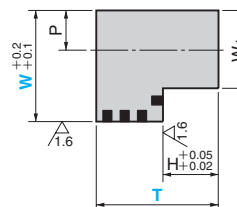

Slide Guide L-shape

BRONZE TYPE

RoHS

SOVL

Screw holes are not machined

Material : Bronze with Graphite (SO#50 SP2)

Catalog No.	L	W	T	h	t	B
SOVL-0	205	15	12	5		6
SOVL-1	205	20	17	7	5	7.5
	320		22			
SOVL-2	205		27			
	320		27			
SOVL-3	205					
	320		27			
SOVL-4	205	28	36	10	8	11
	320		36			
SOVL-5	205		46			
	320		46			
SOVL-6	205	40	66	22	12	14
	320		66			
SOVL-7	205	40	86	26		
	320		86			
	605					

Order Catalog No. - L
SOVL-2 - 320

Guide Rail L-shaped Blank Type

FOR SLIDE CORE

RoHS

SGLX

Material : Bronze with Graphite (SO#50 SP2)

W ₁	H	Recommended Mounting Hole		Catalog No.	W	L	T
		P	Size				
14.5	5	8	M 8	SGLX	20	320	15
	20						
	25						
	23						
17.5	10	10	M 8	SGLX	25	320	28
	33						
19	15	12	M 10	SGLX	30	605	43
	43						
23	15	12	M 10	SGLX	35	605	53
	53						
28	20	14	M 12	SGLX	40	605	63
	63						
							45
							55
							65

Order Catalog No. W - L - T
SGLX 20 - 320 - 25