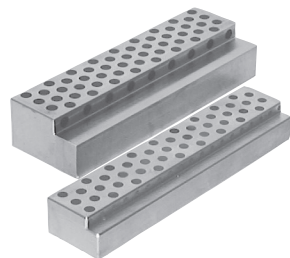

Slide Guide L-shape

BRONZE TYPE

RoHS

SOVL

Screw holes are not machined

Material : Bronze with Graphite (SO#50 SP2)

Catalog No.	L	W	T	h	t	B
SOVL-0	205	15	12	5		6
SOVL-1	205	20	17	7	5	7.5
	320		22			
SOVL-2	205		27			
	320		27			
SOVL-3	205					
	320		27			
SOVL-4	205	28	36	10	8	11
	320		36			
SOVL-5	205		46			
	320		46			
SOVL-6	205	40	66	22	12	14
	320		66			
SOVL-7	205	40	86	26		
	320		86			
	605					

Order Catalog No. - L
SOVL-2 - 320

Guide Rail L-shaped Blank Type

FOR SLIDE CORE

RoHS

SGLX

Material : Bronze with Graphite (SO#50 SP2)

W ₁	H	Recommended Mounting Hole		Catalog No.	W	L	T
		P	Size				
14.5	5	8	M 8	SGLX	20	320	15
	20						
	25						
	23						
17.5	10	10	M 8	SGLX	25	320	28
	33						
19	15	12	M 10	SGLX	30	605	43
	43						
23	15	12	M 10	SGLX	35	605	53
	53						
28	20	14	M 12	SGLX	40	605	63
	63						
							45
							55
							65