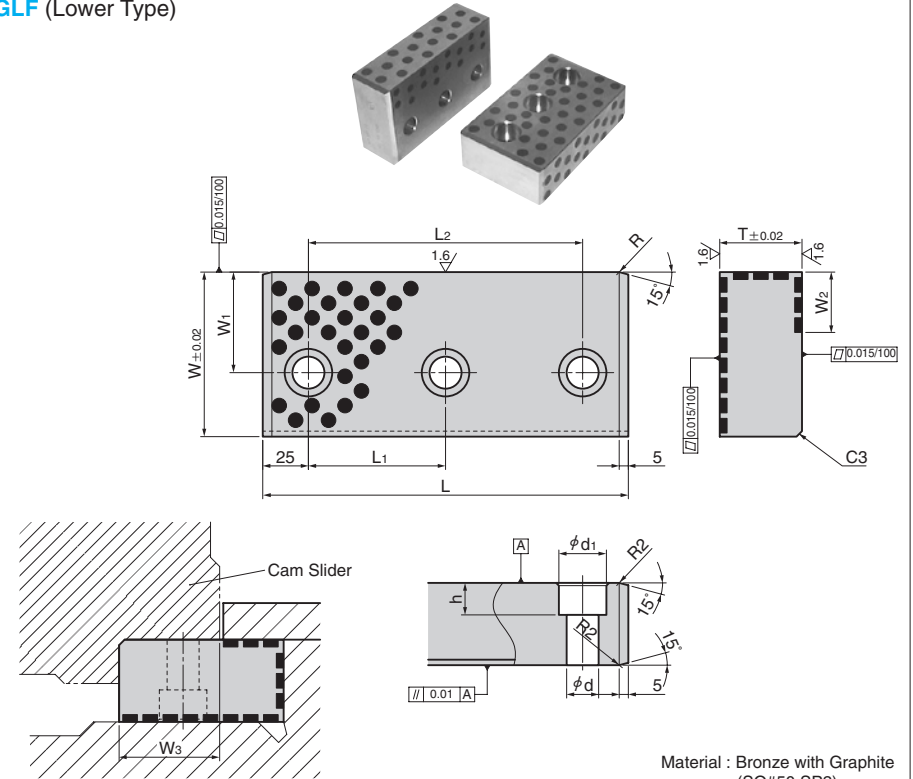

2GLF (Side Type)

Material : Bronze with Graphite
(SO#50 SP2)

3GLF (Lower Type)

Material : Bronze with Graphite
(SO#50 SP2)

Catalog No.	W	T	L	L ₁	L ₂
2GLF6030125			125	—	75
2GLF6030150		30	150	—	100
2GLF6030200	60		200	75	150
2GLF6040125			125	—	75
2GLF6040150		40	150	—	100
2GLF6040200			200	75	150

Catalog No.	W	T	L	W ₁	W ₂	W ₃	L ₁	L ₂	d	d ₁	h
3GLF7032125			125				—	75			
3GLF7032150	70	32	150	40	25	40	—	100	13	20	14.5
3GLF7032200			200				75	150			
3GLF9045125			125				—	75			
3GLF9045150	90	45	150	55	30	55	50	100	18	26	17.5
3GLF9045200			200				75	150			