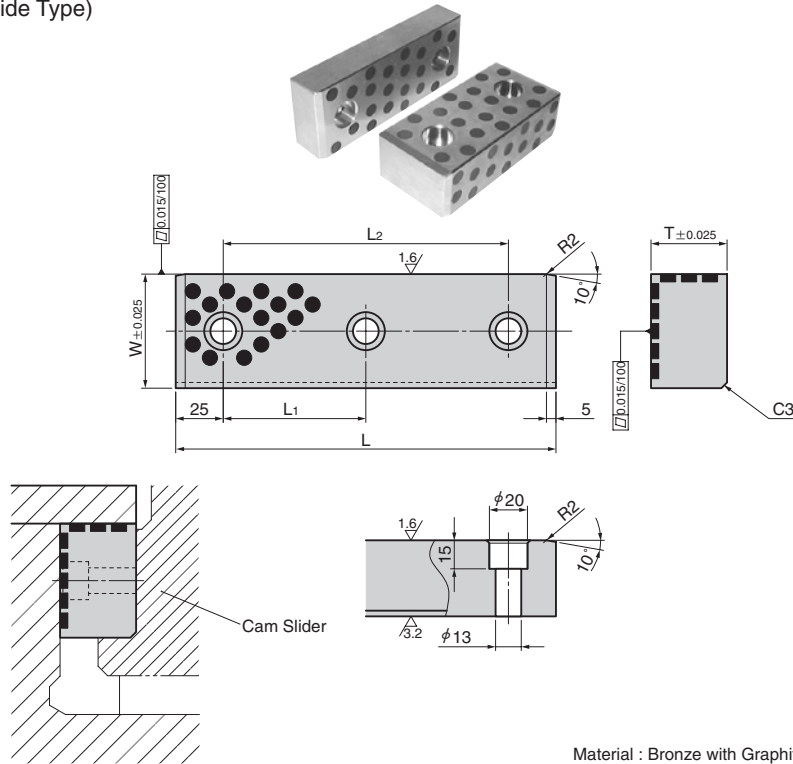

2GLF (Side Type)

Material : Bronze with Graphite
(SO#50 SP2)

3GLF (Lower Type)

Material : Bronze with Graphite
(SO#50 SP2)

Catalog No.	W	T	L	L ₁	L ₂
2GLF6030125			125	—	75
2GLF6030150		30	150	—	100
2GLF6030200	60		200	75	150
2GLF6040125			125	—	75
2GLF6040150		40	150	—	100
2GLF6040200			200	75	150

Catalog No.	W	T	L	W ₁	W ₂	W ₃	L ₁	L ₂	d	d ₁	h
3GLF7032125			125				—	75			
3GLF7032150	70	32	150	40	25	40	—	100	13	20	14.5
3GLF7032200			200				75	150			
3GLF9045125			125				—	75			
3GLF9045150	90	45	150	55	30	55	50	100	18	26	17.5
3GLF9045200			200				75	150			