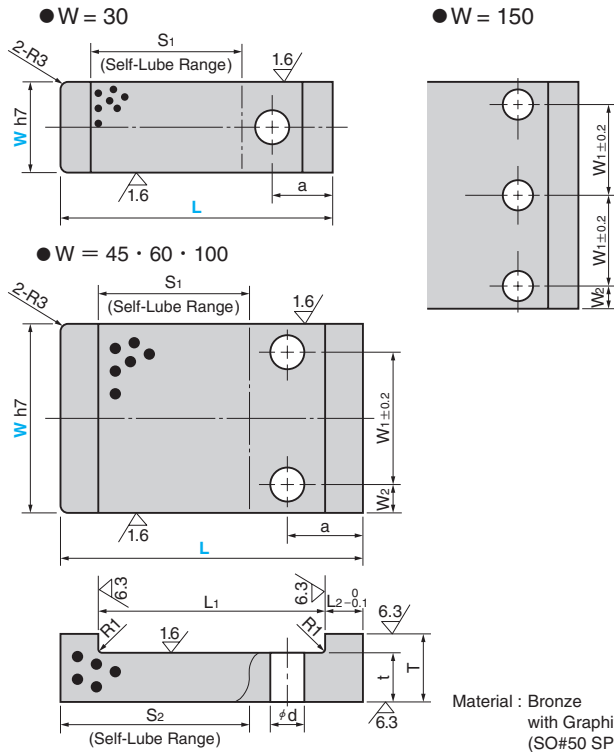

CPGP

CPGPB

T	W ₁	W ₂	L ₁	L ₂	t	a	d	S ₁	S ₂	W	h7	Catalog No.	W	L
17	-	-	50	10	12	-	-	30	40	30	0 -0.021		30	70
			70					60	90					
25	22	11.5	50	15	-	-	-	30	40	45	0 -0.025		45	70
			70					60	90					
35	70	15	80	20	25	40	-	40	60	100	0 -0.035	CPGP	100	120
			100					60	140					
			120					80	160					
			80					40	120					
60	-	-	100	-	-	-	-	60	80	150	0 -0.040		150	140
			120					80	160					
			80					40	120					
			140					100	180					

S	W ₁	d	Catalog No.	W	L
40	30	13		60	80
60					100
80					120
40	70		CPGPB	100	80
60					100
80					120
40					80
60	120			150	100
80					120

Order -
CPGPB 60 - 80

⚠ CPGPB150 is made to order.

📄 Please refer to example P.248.

■ We are ready to requests or orders for special parts.

Order -
CPGP 45 - 90

⚠ CPGP150 is made to order.

■ We are ready to requests or orders for special parts.