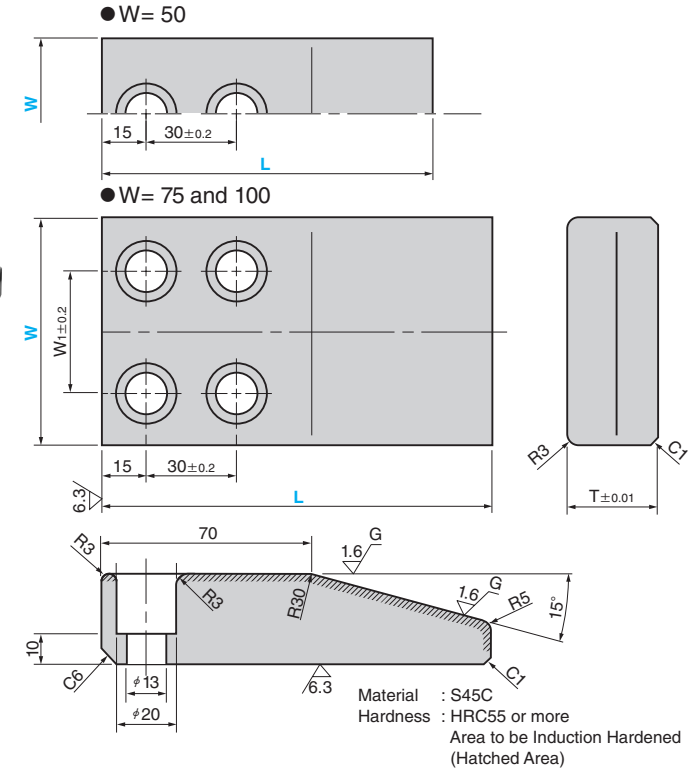

**CSPWS**  
(Bronze with Graphite Type)

**CSPSS**  
(Steel Type)

T	W <sub>1</sub>	Catalog No.	W	L
25	—	CSPWS	50	110
30	—			130
25	40	CSPSS	75	110
30	40			130
25	60	CSPSS	100	110
30	60			130

Order   -   
CSPWS 75 - 130