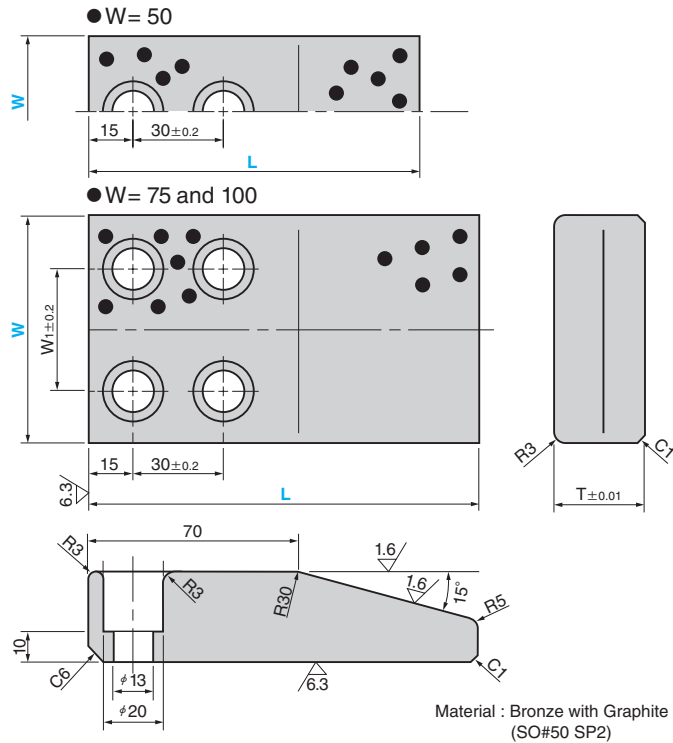

**CSPWS**  
(Bronze with Graphite Type)

**CSPSS**  
(Steel Type)

T	W <sub>1</sub>	Catalog No.	W	L
25	—	CSPWS	50	110
30	—			130
25	40	CSPSS	75	110
30	40			130
25	60	CSPSS	100	110
30	60			130

Order   -   
CSPWS 75 - 130