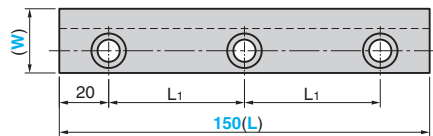

# Slide Plate L-Shape (Gib)

BRONZE TYPE

SOL

⚠ W=32 is through-hole.

● Sliding Direction

Material : Bronze with Graphite  
(SO#50 SP2)  
(Hatched Area)

Bolt Position		Mounting Bolt		Catalog No.	(W)	(L)
L1	L2	Size	Quantity			
60	—	M8	2	SOL	26	100
55	50		3			150
			4			200
60	—	M10	2	SOL	32	100
55	50		3			150
			4			200
70	70					250
55	50					200
70	70					250
65	65		5		50	300
80	75					350

Order

Catalog No. **SOL** (W) **50** - (L) **200**

■ We are ready to accept requests or orders for special parts.