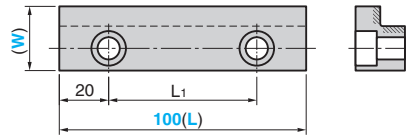

# Slide Plate L-Shape (Gib)

BRONZE TYPE

SOL

⚠ W=32 is through-hole.

● Sliding Direction

Material : Bronze with Graphite  
(SO#50 SP2)  
(Hatched Area)

Bolt Position		Mounting Bolt		Catalog No.	(W)	(L)
L1	L2	Size	Quantity			
60	—	M8	2	SOL	26	100
55	50		3			150
			4			200
60	—	M10	2	SOL	32	100
55	50		3			150
			4			200
70	70					250
55	50					200
70	70					250
65	65		5		50	300
80	75					350

Order

Catalog No. **SOL** (W) **50** - (L) **200**

■ We are ready to accept requests or orders for special parts.