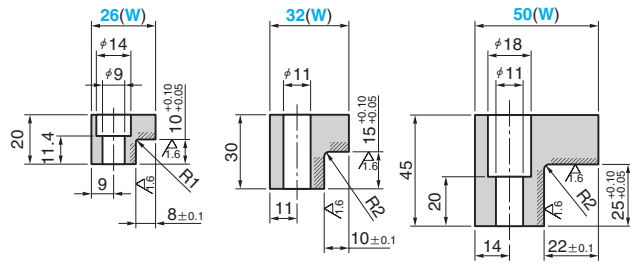

# Slide Plate L-Shape (Gib)

BRONZE TYPE

SOL

⚠ W=32 is through-hole.

● Sliding Direction

Material : Bronze with Graphite  
(SO#50 SP2)  
(Hatched Area)

Bolt Position		Mounting Bolt		Catalog No.	(W)	(L)
L1	L2	Size	Quantity			
60	—	M8	2	SOL	26	100
55	50		3			150
			4			200
60	—	M10	2	SOL	32	100
55	50		3			150
			4			200
70	70					250
55	50					200
70	70					250
65	65		5		50	300
80	75					350

Order

Catalog No. **SOL** (W) **50** - (L) **200**

■ We are ready to accept requests or orders for special parts.