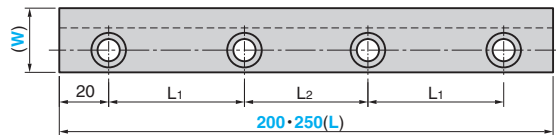

# Slide Plate L-Shape (Gib)

BRONZE TYPE

SOL

⚠ W=32 is through-hole.

● Sliding Direction

Material : Bronze with Graphite  
(SO#50 SP2)  
(Hatched Area)

Bolt Position		Mounting Bolt		Catalog No.	(W)	(L)
L1	L2	Size	Quantity			
60	—	M8	2	SOL	26	100
55	50		3			150
			4			200
60	—	M10	2	SOL	32	100
55	50		3			150
			4			200
70	70					250
55	50					200
70	70					250
65	65		5		50	300
80	75					350

Order

Catalog No. **SOL** (W) **50** - (L) **200**

■ We are ready to accept requests or orders for special parts.