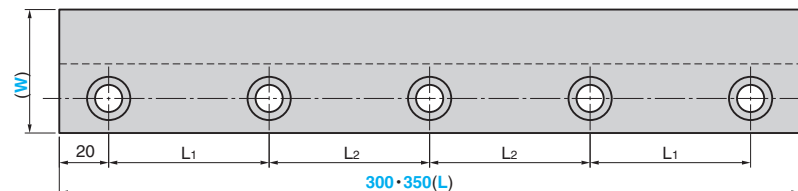

# Slide Plate L-Shape (Gib)

BRONZE TYPE

SOL

⚠ W=32 is through-hole.

● Sliding Direction

Material : Bronze with Graphite  
(SO#50 SP2)  
(Hatched Area)

Bolt Position		Mounting Bolt		Catalog No.	(W)	(L)
L1	L2	Size	Quantity			
60	—	M8	2	SOL	26	100
55	50		3			150
			4			200
60	—	M10	2	SOL	32	100
55	50		3			150
			4			200
70	70					250
55	50					200
70	70					250
65	65		5		50	300
80	75					350

Order

Catalog No. **SOL** (W) **50** - (L) **200**

■ We are ready to accept requests or orders for special parts.