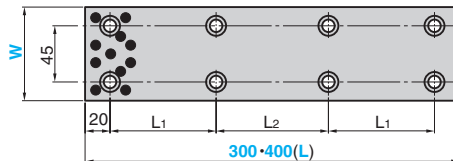

SOLP

● For W = 35 and 50

● For W = 75

● Sliding Direction

Bolt
Special brazier head bolt M8 × 15

Material : Bronze with Graphite
(SO#50 SP2)

Bolt Position		Mounting Bolt	Catalog No.	W	(L)
L ₁	L ₂				
60	—	2			100
		3			150
55	50	4		35	200
70	70	4			250
65	65	5			300
80	75	5			350
60	—	2			100
		3			150
55	50	4	SOLP	50	200
70	70	4			250
65	65	5			300
80	75	5			350
110	—	4			150
80	—	6			200
105	—	6		75	250
85	90	8			300
120	120	8			400
115	—	10			500

Order
 SOLP 50 - 200

■ We are ready to accept requests or orders for special parts.