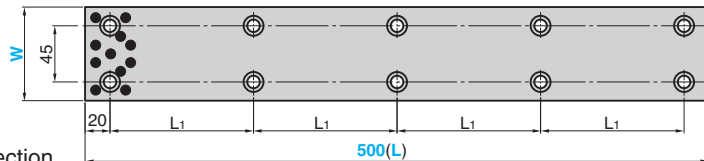

SOLP

● For W = 35 and 50

● For W = 75

● Sliding Direction

Bolt
Special brazier head bolt M8 × 15

Material : Bronze with Graphite
(SO#50 SP2)

Bolt Position		Mounting Bolt	Catalog No.	W	(L)
L ₁	L ₂				
60	—	2			100
		3			150
55	50	4		35	200
70	70	4			250
65	65	5			300
80	75	5			350
60	—	2			100
		3			150
55	50	4	SOLP	50	200
70	70	4			250
65	65	5			300
80	75	5			350
110	—	4			150
80	—	6			200
105	—	6		75	250
85	90	8			300
120	120	8			400
115	—	10			500

Order
 SOLP 50 - 200

■ We are ready to accept requests or orders for special parts.