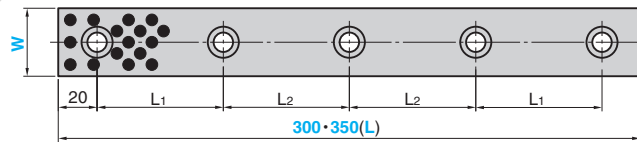

SOLP

● For W = 35 and 50

● For W = 75

● Sliding Direction

Bolt
Special brazier head bolt M8 × 15

Material : Bronze with Graphite
(SO#50 SP2)

Bolt Position		Mounting Bolt	Catalog No.	W	(L)
L ₁	L ₂				
60	—	2			100
		3			150
55	50	4		35	200
70	70	4			250
65	65	5			300
80	75	5			350
60	—	2			100
		3			150
55	50	4	SOLP	50	200
70	70	4			250
65	65	5			300
80	75	5			350
110	—	4			150
80	—	6			200
105	—	6		75	250
85	90	8			300
120	120	8			400
115	—	10			500

Order
 SOLP 50 - 200

■ We are ready to accept requests or orders for special parts.