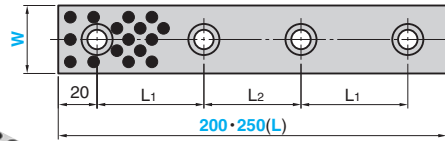

SOLP

● For W = 35 and 50

● For W = 75

● Sliding Direction

Bolt
Special brazier head bolt M8 × 15

Material : Bronze with Graphite
(SO#50 SP2)

Bolt Position		Mounting Bolt	Catalog No.	W	(L)
L ₁	L ₂				
60	—	2			100
		3			150
55	50	4		35	200
70	70	4			250
65	65	5			300
80	75	5			350
60	—	2			100
		3			150
55	50	4	SOLP	50	200
70	70	4			250
65	65	5			300
80	75	5			350
110	—	4			150
80	—	6			200
105	—	6		75	250
85	90	8			300
120	120	8			400
115	—	10			500

Order
 SOLP 50 - 200

■ We are ready to accept requests or orders for special parts.