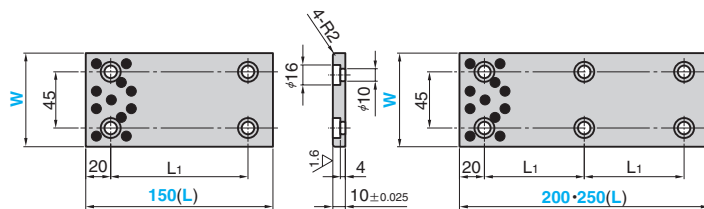

SOLP

● For W = 35 and 50

● For W = 75

● Sliding Direction

Bolt
Special brazier head bolt M8 × 15

Material : Bronze with Graphite
(SO#50 SP2)

Bolt Position		Mounting Bolt	Catalog No.	W	(L)
L ₁	L ₂				
60	—	2			100
		3			150
55	50	4		35	200
70	70	4			250
65	65	5			300
80	75	5			350
60	—	2			100
		3			150
55	50	4	SOLP	50	200
70	70	4			250
65	65	5			300
80	75	5			350
110	—	4			150
80	—	6			200
105	—	6		75	250
85	90	8			300
120	120	8			400
115	—	10			500

Order
 SOLP 50 - 200

■ We are ready to accept requests or orders for special parts.