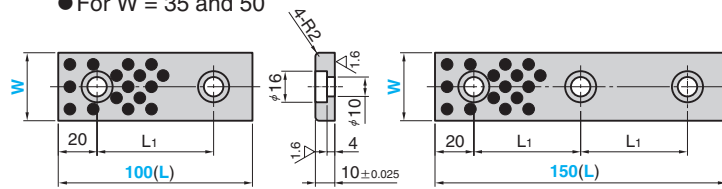

SOLP

● For W = 35 and 50

● For W = 75

● Sliding Direction

Bolt
Special brazier head bolt M8 × 15

Material : Bronze with Graphite
(SO#50 SP2)

Bolt Position		Mounting Bolt	Catalog No.	W	(L)
L ₁	L ₂				
60	—	2			100
		3			150
55	50	4		35	200
70	70	4			250
65	65	5			300
80	75	5			350
60	—	2			100
		3			150
55	50	4	SOLP	50	200
70	70	4			250
65	65	5			300
80	75	5			350
110	—	4			150
80	—	6			200
105	—	6		75	250
85	90	8			300
120	120	8			400
115	—	10			500

Order
 SOLP 50 - 200

■ We are ready to accept requests or orders for special parts.