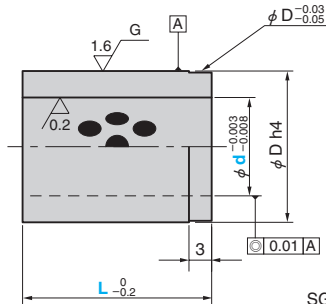

■ Straight Type

SGSW (Bronze Type)

SGSW Material  
Bronze with Graphite  
(SO#50 SP2)

● Sliding Direction

■ Flange Type

SGFW (Bronze Type)

SGFW Material  
Bronze with Graphite  
(SO#50 SP2)

● Sliding Direction

Catalog No.	d	D h4
13	20	$\begin{matrix} 0 \\ -0.006 \end{matrix}$
SGSW 16	24	$\begin{matrix} 0 \\ -0.006 \end{matrix}$
SGFW 20	28	$\begin{matrix} 0 \\ -0.007 \end{matrix}$
25	34	$\begin{matrix} 0 \\ -0.007 \end{matrix}$

Catalog No.	d	L
	13	20
		25
		30
	16	20
		25
		30
		35
SGSW	20	20
		25
		30
		35
	25	20
		25
		30
		35
		40

Catalog No.	d	L
	13	20
		25
		30
	16	20
		25
		30
		35
SGFW	20	20
		25
		30
		35
	25	20
		25
		30
		35
		40