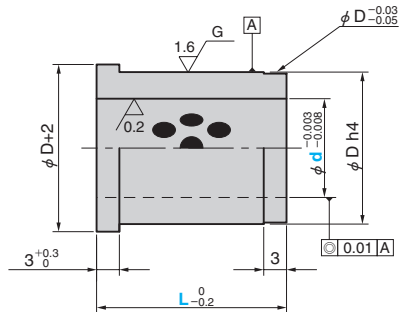

■ Straight Type

SGSW (Bronze Type)

SGSW Material  
Bronze with Graphite  
(SO#50 SP2)

● Sliding Direction

■ Flange Type

SGFW (Bronze Type)

SGFW Material  
Bronze with Graphite  
(SO#50 SP2)

● Sliding Direction

Catalog No.	d	D h4
13	20	$\begin{matrix} 0 \\ -0.006 \end{matrix}$
SGSW 16	24	$\begin{matrix} 0 \\ -0.006 \end{matrix}$
SGFW 20	28	$\begin{matrix} 0 \\ -0.007 \end{matrix}$
25	34	$\begin{matrix} 0 \\ -0.007 \end{matrix}$

Catalog No.	d	L
	13	20
		25
		30
	16	20
		25
		30
		35
SGSW	20	20
		25
		30
		35
	25	20
		25
		30
		35
		40

Catalog No.	d	L
	13	20
		25
		30
	16	20
		25
		30
		35
SGFW	20	20
		25
		30
		35
	25	20
		25
		30
		35
		40